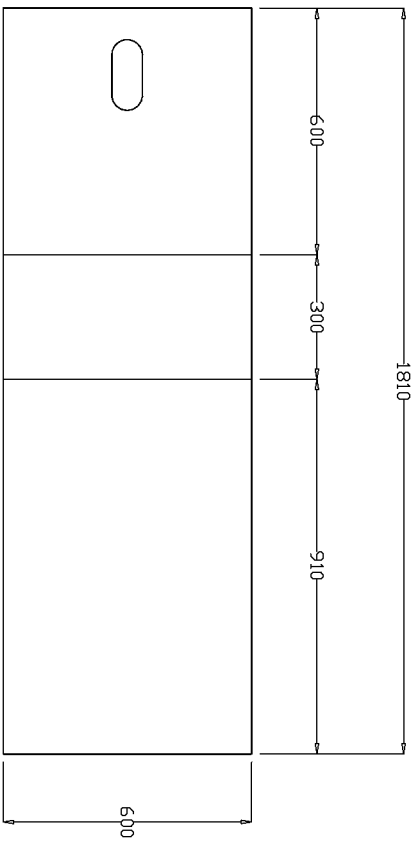

Flat measurement

Flat measurement

REEM

T: 01282 619977
F: 01282 619617

AirLite Portable Couch

01503

Dimension Sheet

Date: 01/01/2011 – Edition 1

Produced by: PP

NOTE: Sizes may vary slightly from shown