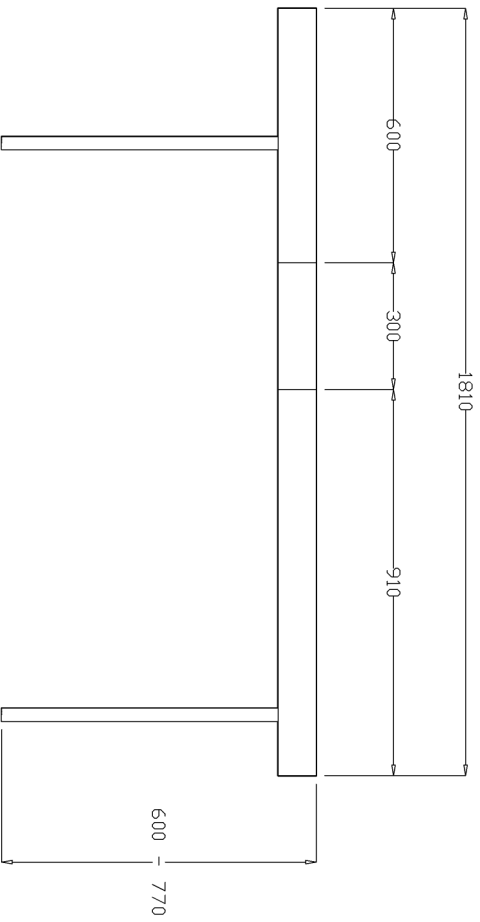

Flat measurement

Flat measurement

REEM

T: 01282 619977
F: 01282 619617

AirLite Portable Couch

01503

Dimension Sheet

Date: 01/01/2011 – Edition 1

Produced by: PP

NOTE: Sizes may vary slightly from shown