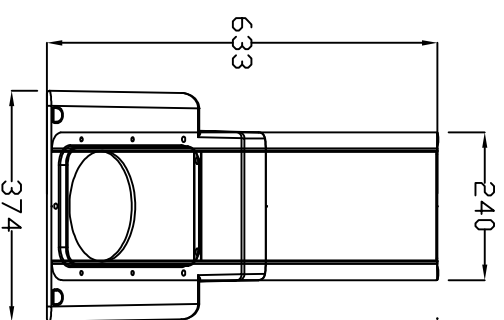

NOTE: dimensions detail Baltic Washpoint with chair removed.

REEM

T: 01282 619977
F: 01282 619617

Baltic Washpoint: Generic Dimensions
04689+04683+04671+04685+04675+04677
Dimension Sheet – Page 1 of 3
Date: 05/08/2009 – Edition 1
Produced by: PP

NOTE: Sizes may vary slightly from shown