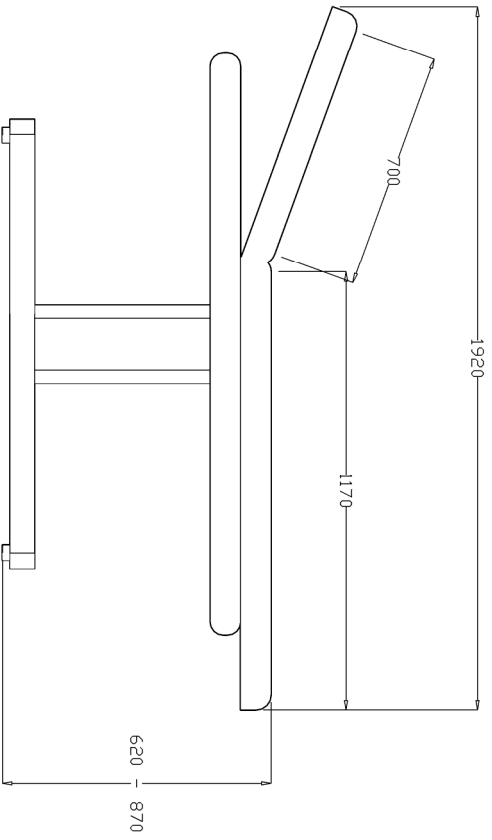

Flat measurement

Flat measurement

REEM

T: 01282 619977
F: 01282 619617

Electric Beauty Spa Couch

01552

Dimension Sheet

Date: 01/01/2011 – Edition 1

Produced by: PP

NOTE: Sizes may vary slightly from shown