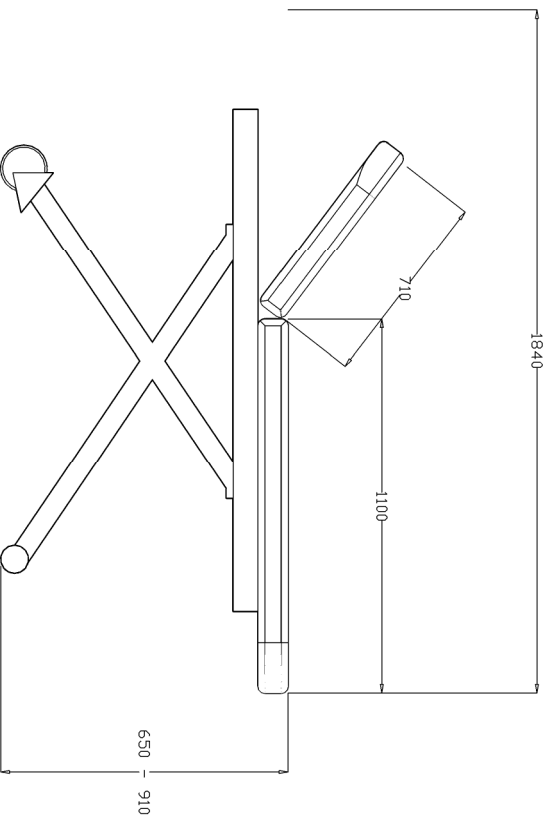

Flat measurement

REEM

T: 01282 619977
F: 01282 619617

Excel Standard Beauty Spa Couch

01550

Dimension Sheet

Date: 01/01/2011 – Edition 1

Produced by: PP

NOTE: Sizes may vary slightly from shown