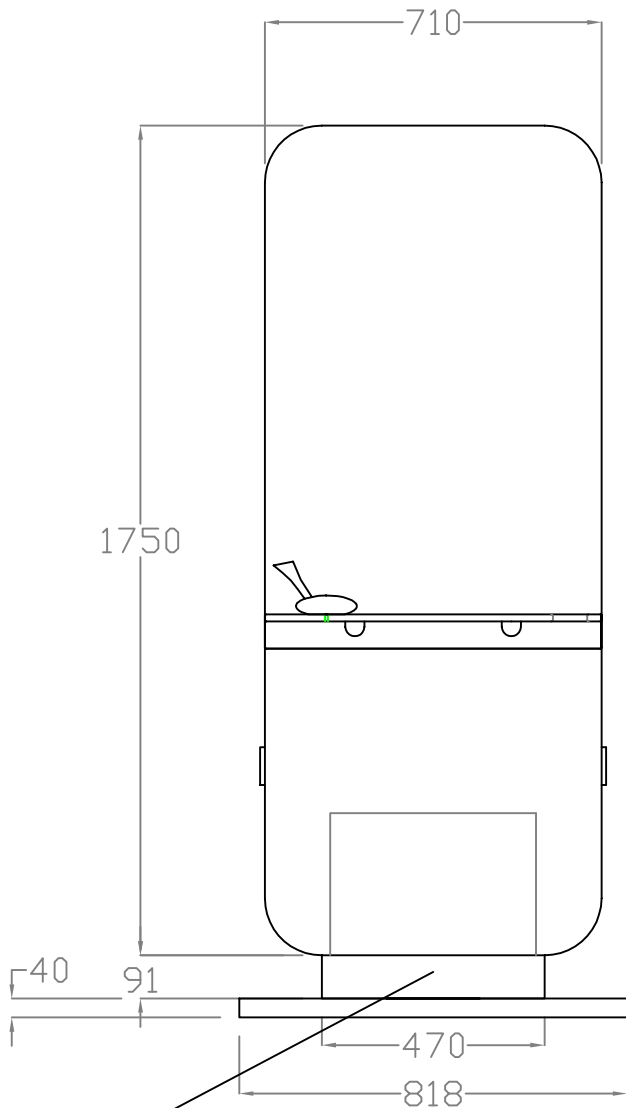

Sockets: Double chrome sockets as standard on UK models. Export models have 2x single chrome sockets per side.

NOTE: Unit contains 2 spotlights to internal retail section & stiplights to each side at base.

Internal Spotlights 237

NOTE: ELECTRICAL FEED THROUGH BASE OF UNIT

REM

T: 01282 619977
F: 01282 619617

Paragon Island Unit + Base
05532 + 05536
Dimension Sheet
Date: 12/02/2009 - Edition 1
Produced by: PP

NOTE: Sizes may vary slightly from shown