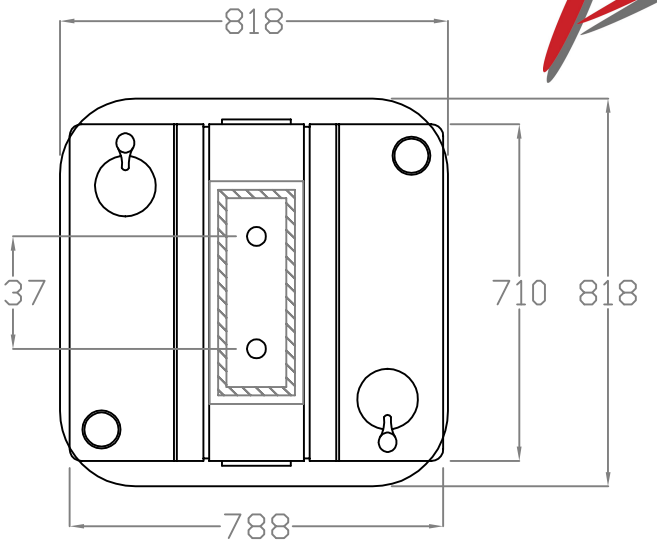

Sockets: Double chrome sockets as standard on UK models. Export models have 2x single chrome sockets per side.

NOTE: Unit contains 2 spotlights to internal retail section & stiplights to each side at base.

Internal Spotlights 237

NOTE: ELECTRICAL FEED THROUGH BASE OF UNIT

REM

T: 01282 619977
F: 01282 619617

Paragon Island Unit + Base
05532 + 05536
Dimension Sheet
Date: 12/02/2009 - Edition 1
Produced by: PP

NOTE: Sizes may vary slightly from shown