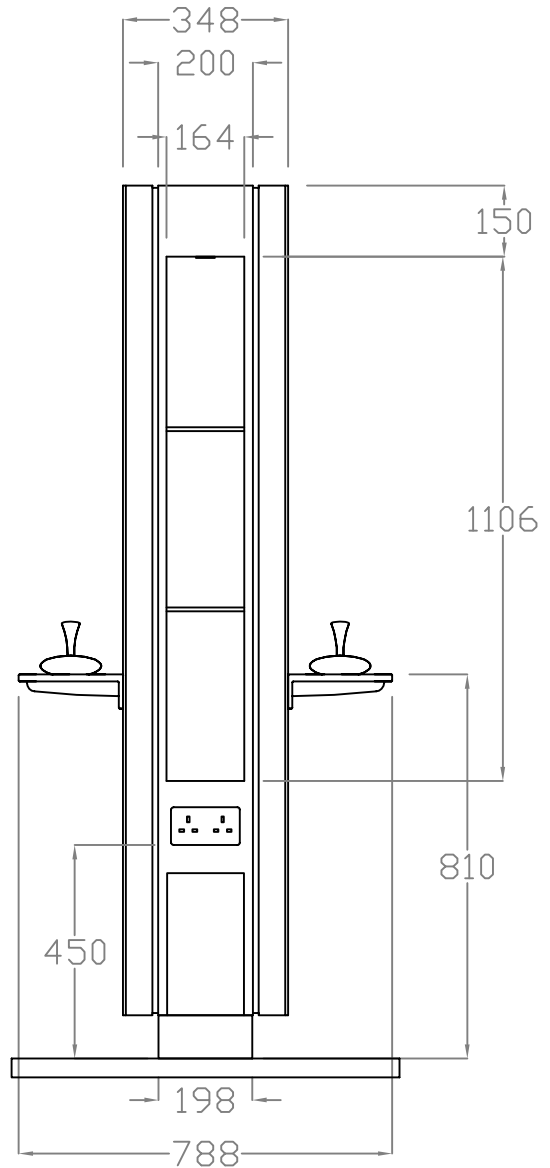

Sockets: Double chrome sockets as standard on UK models. Export models have 2x single chrome sockets per side.

NOTE: Unit contains 2 spotlights to internal retail section & stiplights to each side at base.

Internal Spotlights 237

NOTE: ELECTRICAL FEED THROUGH BASE OF UNIT

REM

T: 01282 619977
F: 01282 619617

Paragon Island Unit + Base
05532 + 05536
Dimension Sheet
Date: 12/02/2009 - Edition 1
Produced by: PP

NOTE: Sizes may vary slightly from shown