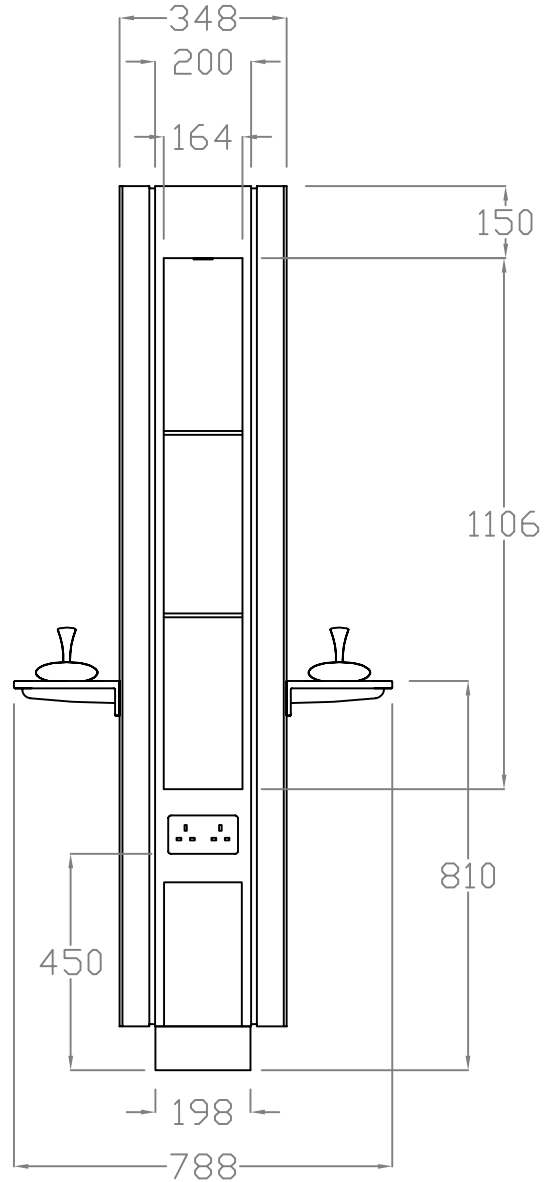

Sockets: Double chrome sockets as standard on UK models. Export models have 2x single chrome sockets per side.

NOTE: Unit contains 2 spotlights to internal retail section & stiplights to each side at base.

Internal Spotlights 237

NOTE: ELECTRICAL FEED THROUGH BASE OF UNIT

REM

T: 01282 619977
F: 01282 619617

Paragon Island Unit
05532
Dimension Sheet
Date: 12/02/2009 - Edition 1
Produced by: PP

NOTE: Sizes may vary slightly from shown