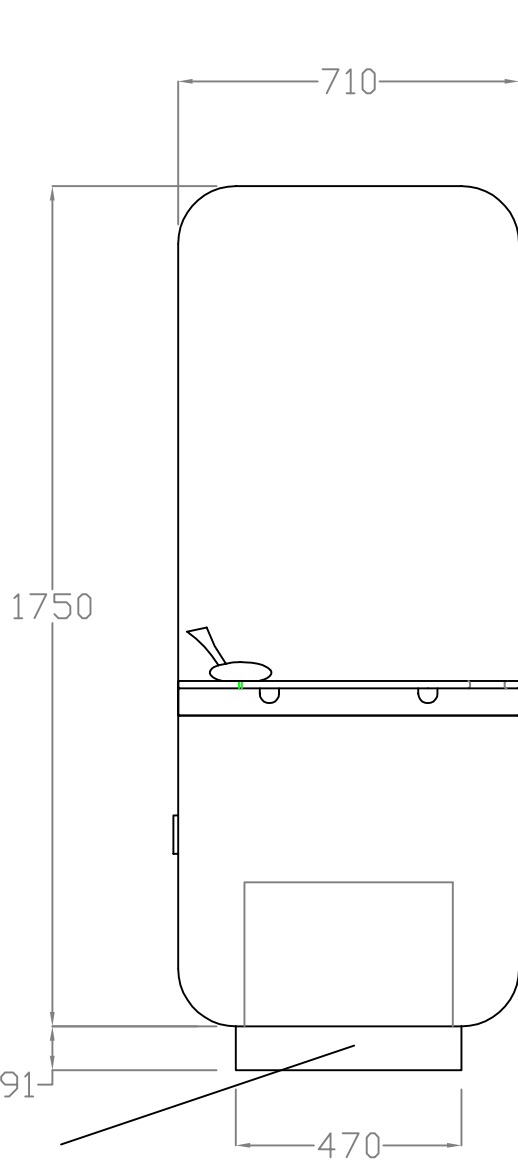

Sockets: Double chrome sockets as standard on UK models. Export models have 2x single chrome sockets per side.

NOTE: Unit contains 2 spotlights to internal retail section & stiplights to each side at base.

Internal Spotlights 237

NOTE: ELECTRICAL FEED THROUGH BASE OF UNIT

REM

T: 01282 619977
F: 01282 619617

Paragon Island Unit
05532
Dimension Sheet
Date: 12/02/2009 - Edition 1
Produced by: PP

NOTE: Sizes may vary slightly from shown