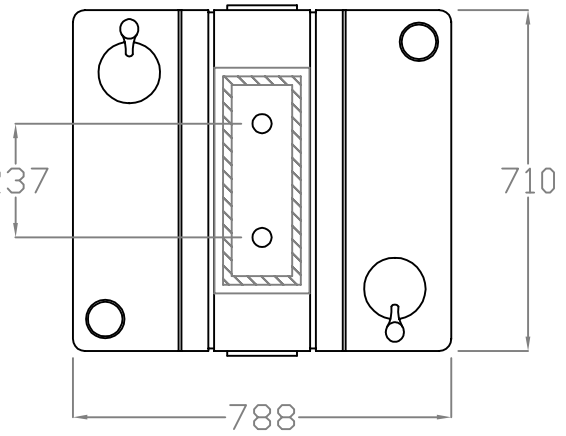

Sockets: Double chrome sockets as standard on UK models. Export models have 2x single chrome sockets per side.

NOTE: Unit contains 2 spotlights to internal retail section & stiplights to each side at base.

Internal Spotlights 237

NOTE: ELECTRICAL FEED THROUGH BASE OF UNIT

REM

T: 01282 619977
F: 01282 619617

Paragon Island Unit
05532
Dimension Sheet
Date: 12/02/2009 - Edition 1
Produced by: PP

NOTE: Sizes may vary slightly from shown