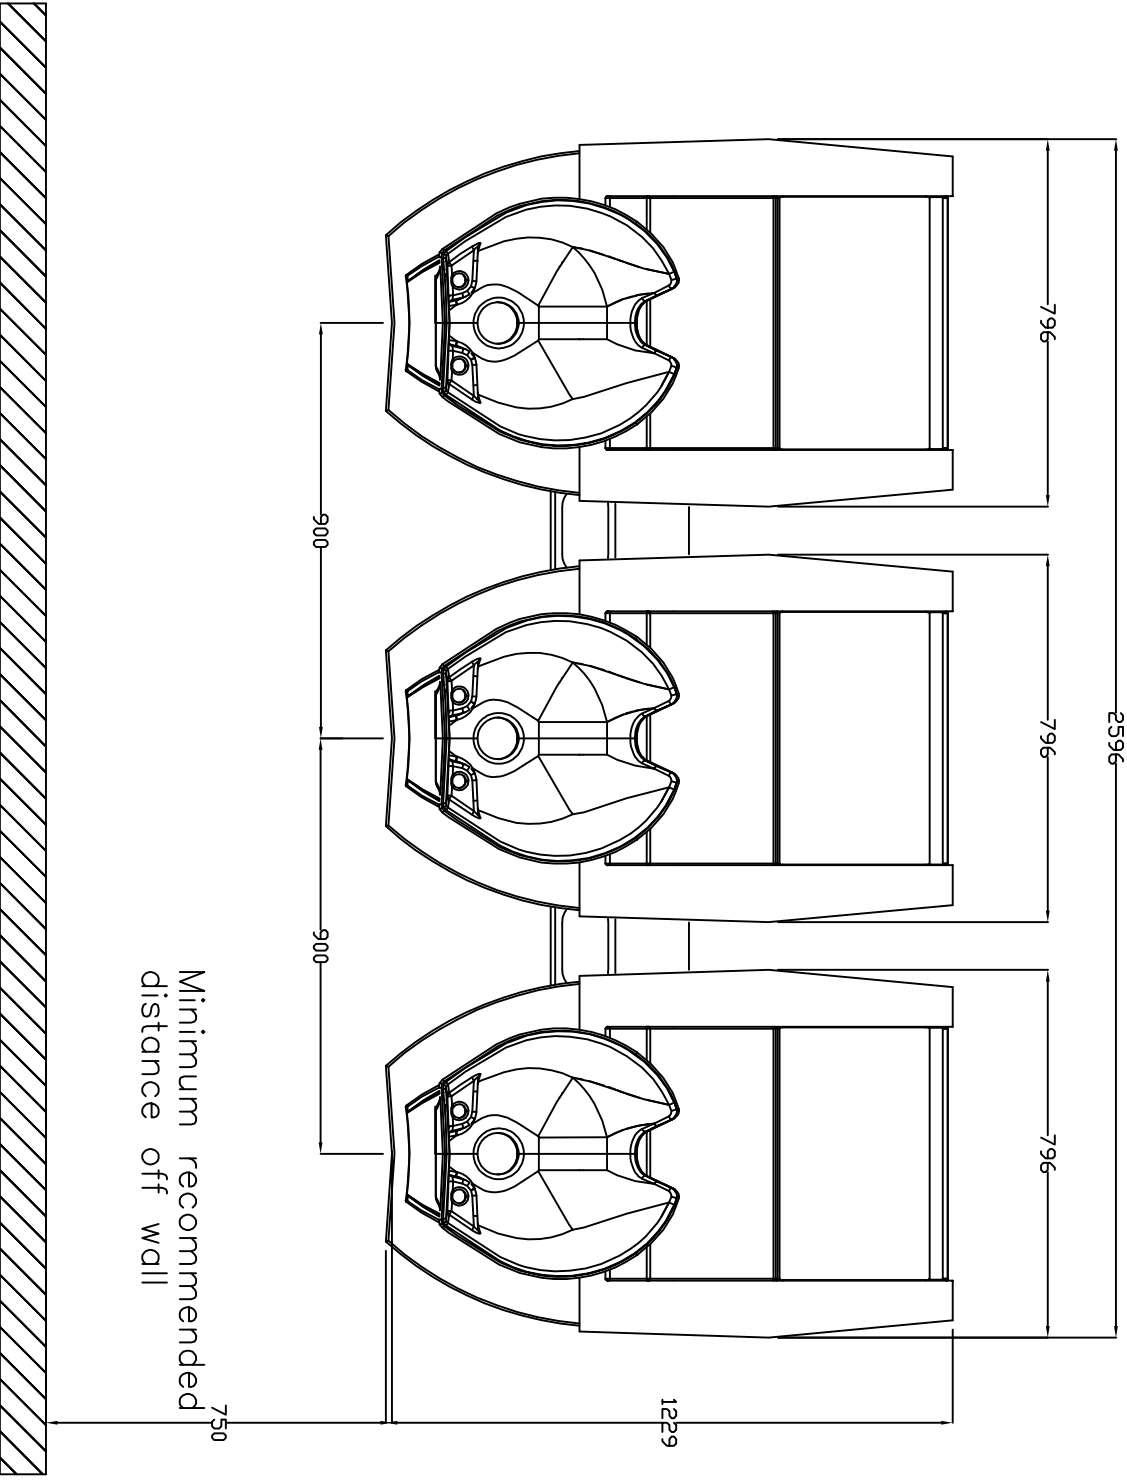

REEM

T: 01282 619977
F: 01282 619617

Paragon Wash Unit
04750
Dimension Sheet
Date: 12/07/2010 – Edition 1
Produced by: PP

NOTE: Sizes may vary slightly from shown

REMI

T: 01282 619977
F: 01282 619617

Paragon Wash Unit
04750 + 04523
Dimension Sheet
Date: 12/07/2010 – Edition 1
Produced by: PP

NOTE: Sizes may vary slightly from shown

REMI

T: 01282 619977
 F: 01282 619617

Paragon Wash Unit
 04750 + 04523
 Dimension Sheet
 Date: 12/07/2010 – Edition 1
 Produced by: PP

NOTE: Sizes may vary slightly from shown