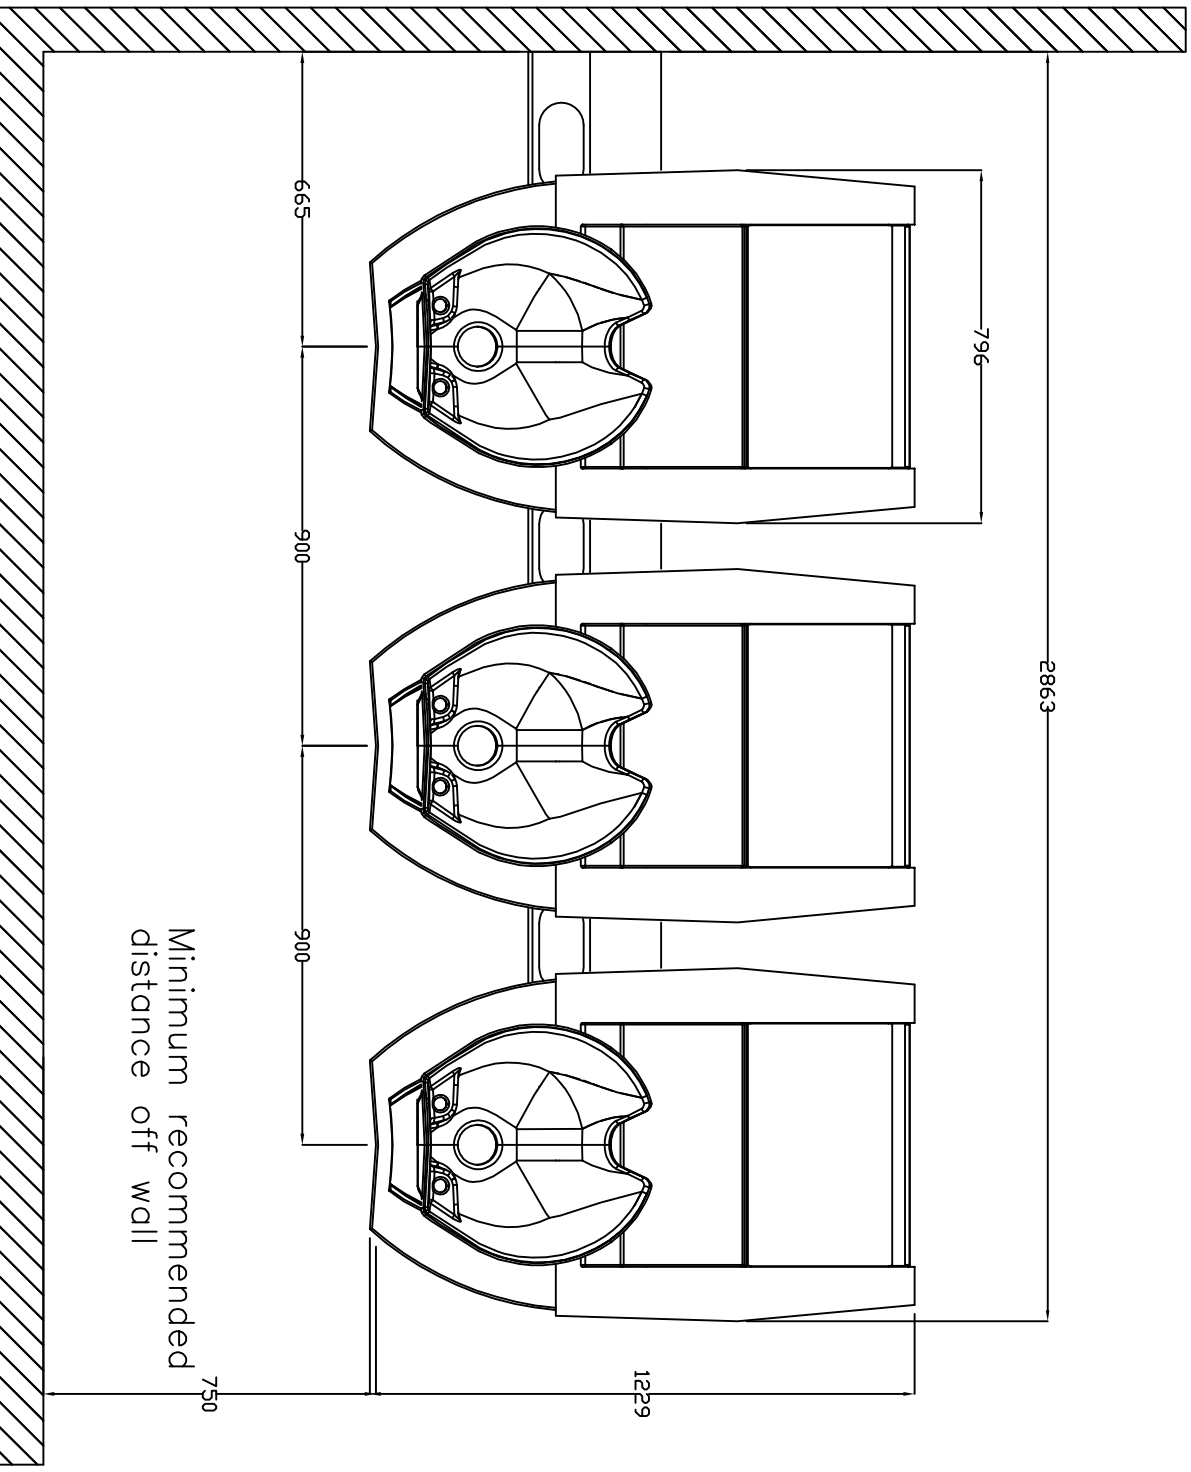

REEM

T: 01282 619977
F: 01282 619617

Paragon Wash Unit
04750
Dimension Sheet
Date: 12/07/2010 – Edition 1
Produced by: PP

NOTE: Sizes may vary slightly from shown

REMI

T: 01282 619977
F: 01282 619617

Paragon Wash Unit
04750 + 04523
Dimension Sheet
Date: 12/07/2010 – Edition 1
Produced by: PP

NOTE: Sizes may vary slightly from shown

REMI

T: 01282 619977
 F: 01282 619617

Paragon Wash Unit
 04750 + 04523
 Dimension Sheet
 Date: 12/07/2010 – Edition 1
 Produced by: PP

NOTE: Sizes may vary slightly from shown