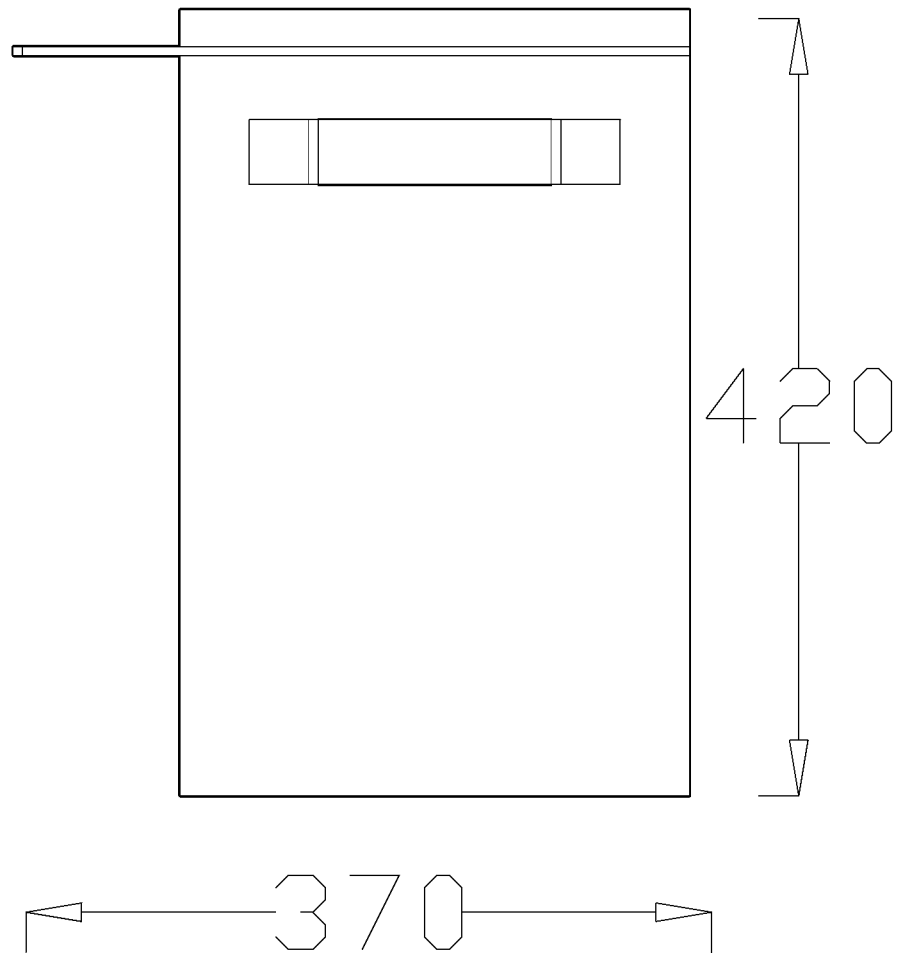

← 250 →

**REM**

T: 01282 619977  
F: 01282 619617

Universal Link Box  
05175  
Dimension Sheet  
Date: 19/10/2010 – Edition 1  
Produced by: JH

NOTE: Sizes may vary slightly from shown