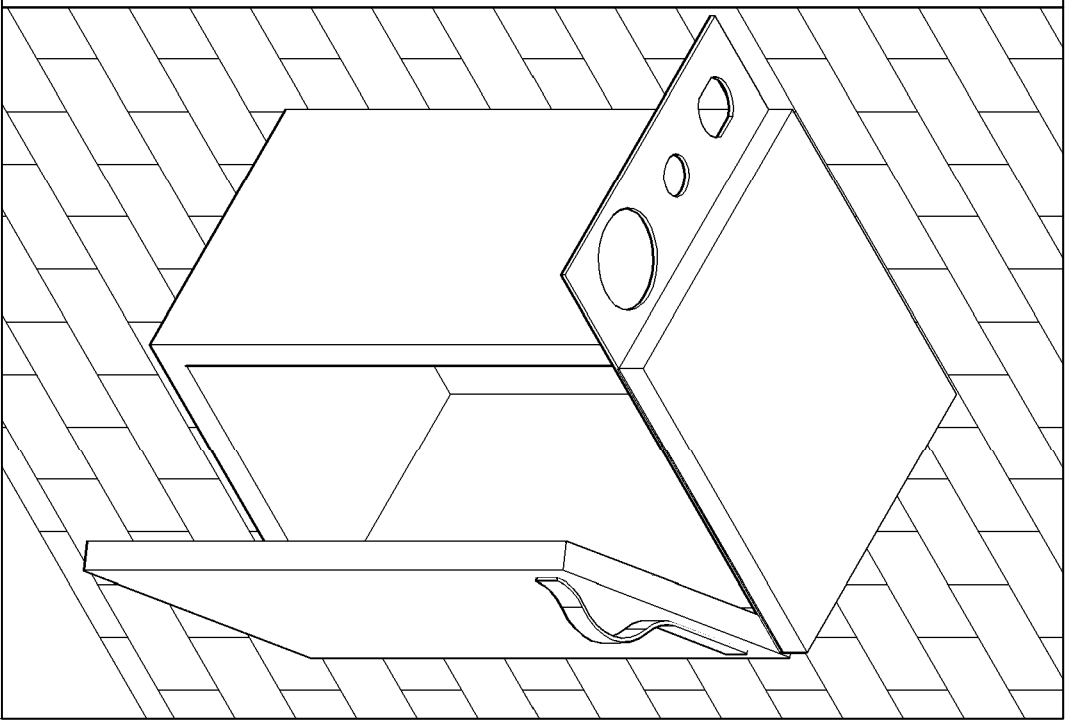

1. Mark position of link on wall at 810mm high.
(from Chrome Shelf to Floor.)

2. Pilot holes through rear of Link Box and fix to wall using suitable fixings (not supplied).

3. Unit Complete

REEM

T: 01282 619977
F: 01282 619617