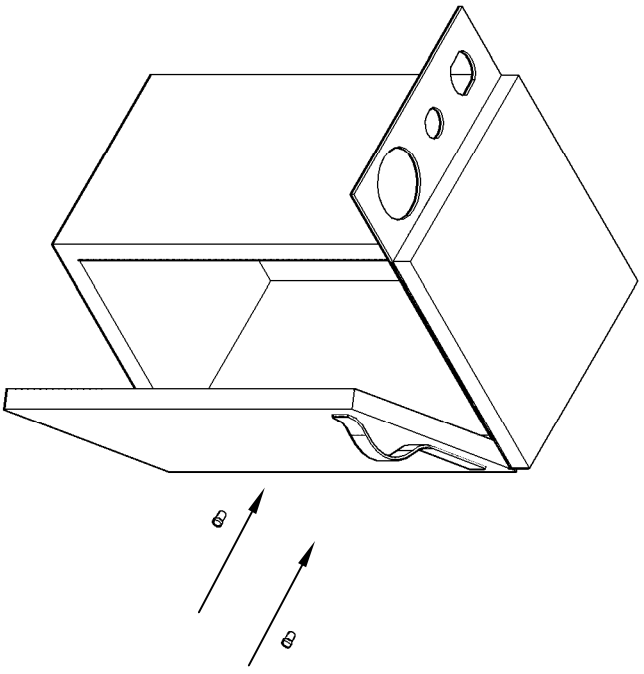

1. Mark position of link on wall at 810mm high.
(from Chrome Shelf to Floor.)

2. Pilot holes through rear of Link Box and fix to wall using suitable fixings (not supplied).

3. Unit Complete

REEM

T: 01282 619977
F: 01282 619617