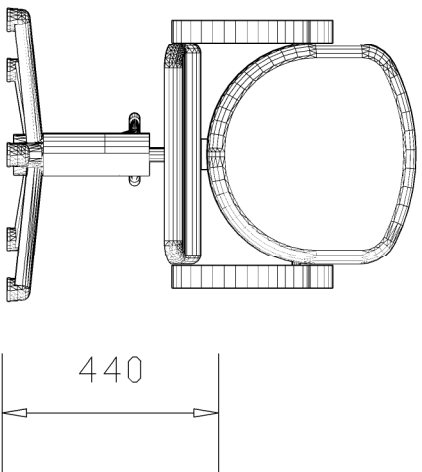

600

828

MAXIMUM HIGHT 620MM

440

REEM

T: 01282 619977
F: 01282 619617

Venus Chair

04251 / 04252

Dimension Sheet

Date: 03/08/2009 – Edition 1

Produced by: HT

NOTE: Sizes may vary slightly from shown