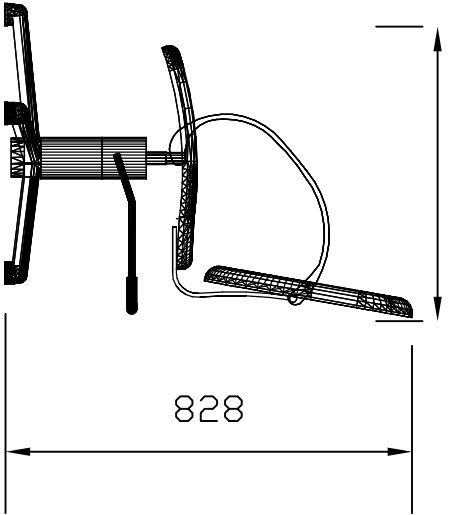

600

828

MAXIMUM HIGHT 620MM

440

REEM

T: 01282 619977
F: 01282 619617

Venus Chair

04251 / 04252

Dimension Sheet

Date: 03/08/2009 – Edition 1

Produced by: HT

NOTE: Sizes may vary slightly from shown