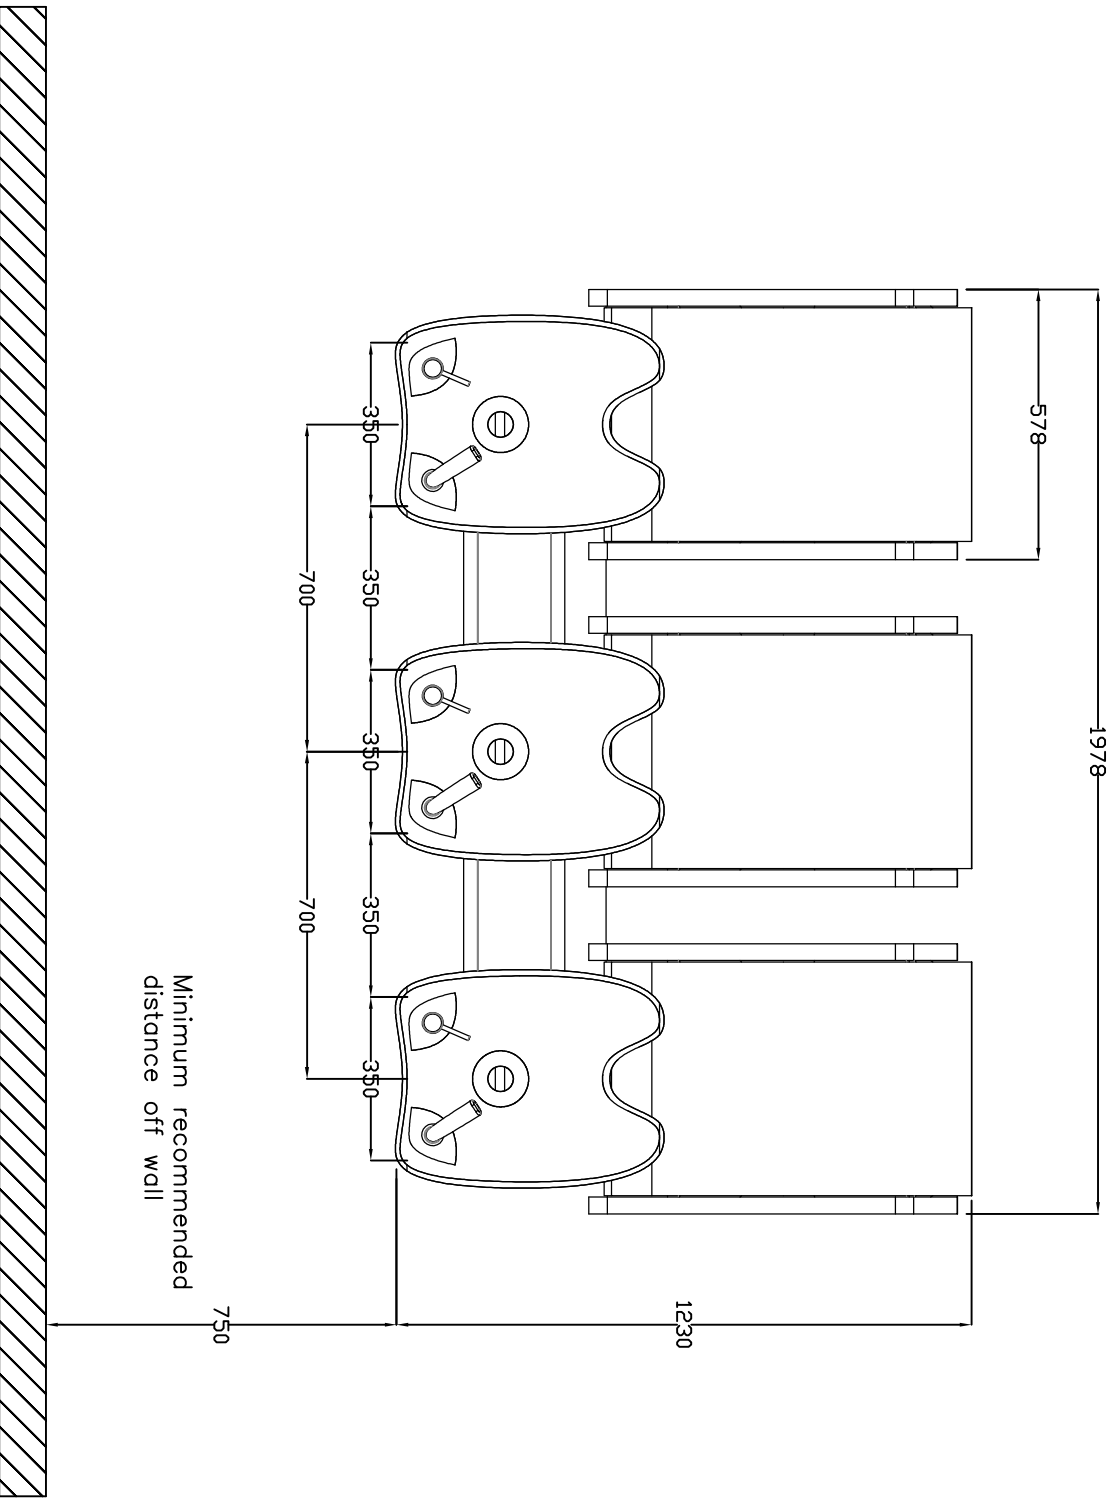

NOTE: Sizes may vary slightly from shown

T: 01282 619977
F: 01282 619617

Colorado Wash Unit
04780 / 04781
Dimension Sheet – Page 1 of 3
Date: 01/10/2013 – Edition 1
Produced by: PP

 @REMUksalons
[facebook.com/REMSalons](https://www.facebook.com/REMSalons)

NOTE: Sizes may vary slightly from shown

T: 01282 619977
F: 01282 619617

Colorado Wash Unit
04780 / 04781
Dimension Sheet – Page 2 of 3
Date: 01/10/2013 – Edition 1
Produced by: PP

 @REMUkSalons
 facebook.com/REMSalons

Minimum recommended distance off wall 750

NOTE: Sizes may vary slightly from shown

T: 01282 619977
F: 01282 619617

Colorado Wash Unit
04780 / 04781
Dimension Sheet – Page 3 of 3
Date: 01/10/2013 – Edition 1
Produced by: PP