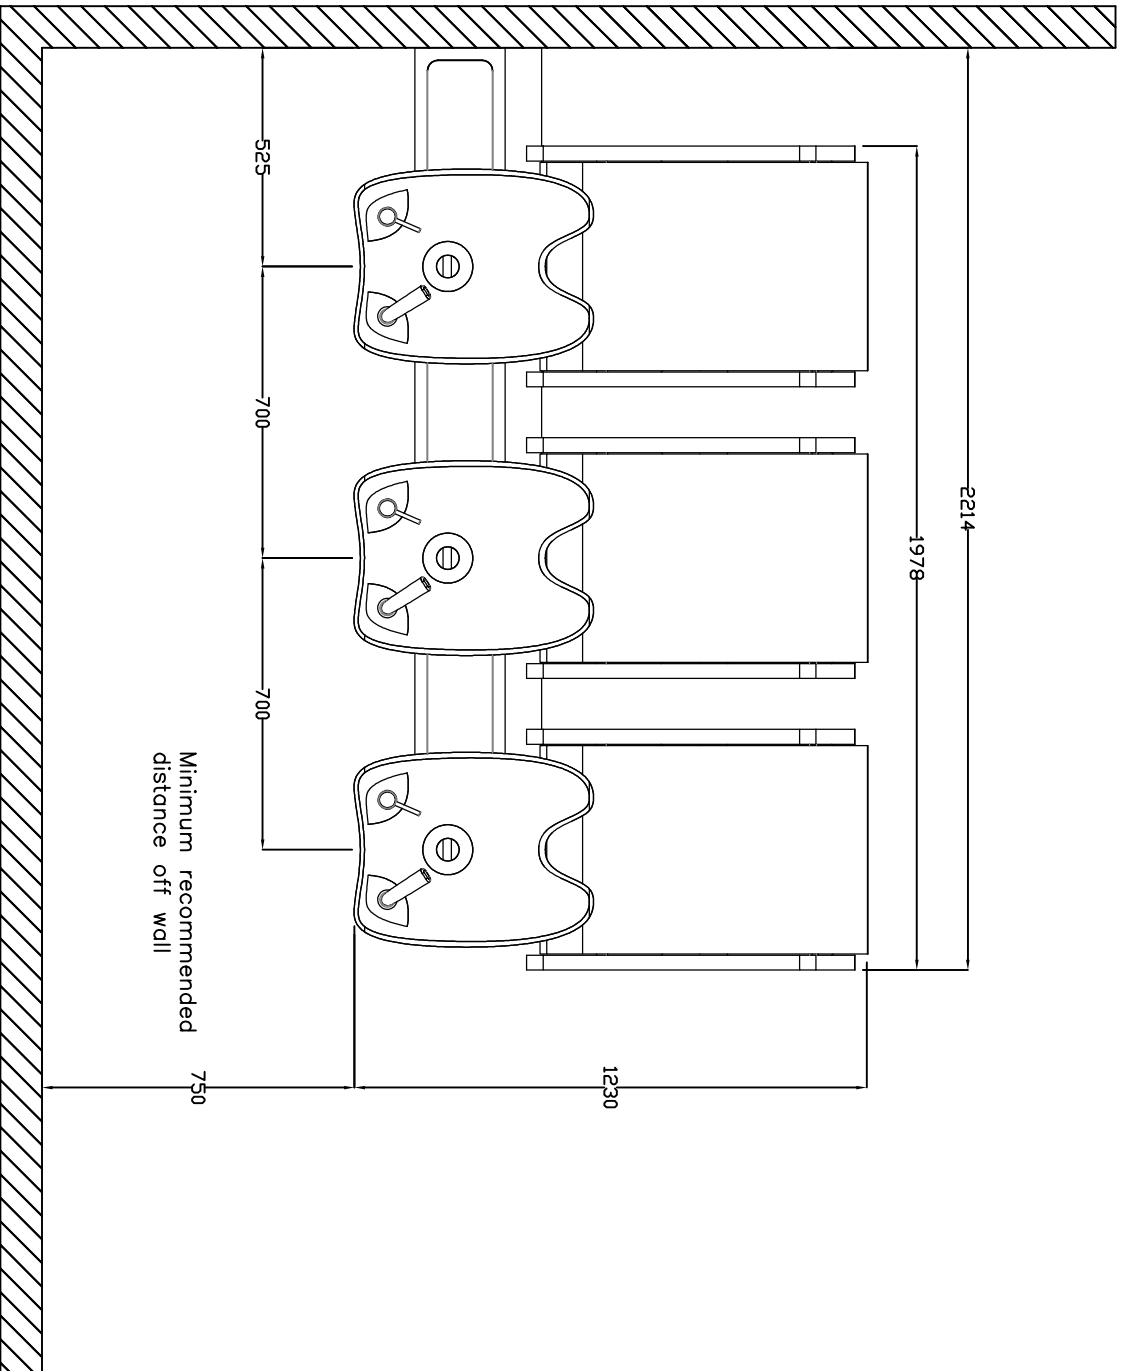

NOTE: Sizes may vary slightly from shown

T: 01282 619977
F: 01282 619617

Colorado Wash Unit
04780 / 04781
Dimension Sheet – Page 1 of 3
Date: 01/10/2013 – Edition 1
Produced by: PP

 @REMUksalons
[facebook.com/REMSalons](https://www.facebook.com/REMSalons)

NOTE: Sizes may vary slightly from shown

T: 01282 619977
F: 01282 619617

Colorado Wash Unit
04780 / 04781
Dimension Sheet – Page 2 of 3
Date: 01/10/2013 – Edition 1
Produced by: PP

 @REMUkSalons
 facebook.com/REMSalons

Minimum recommended distance off wall 750

NOTE: Sizes may vary slightly from shown

T: 01282 619977
F: 01282 619617

Colorado Wash Unit
04780 / 04781
Dimension Sheet – Page 3 of 3
Date: 01/10/2013 – Edition 1
Produced by: PP