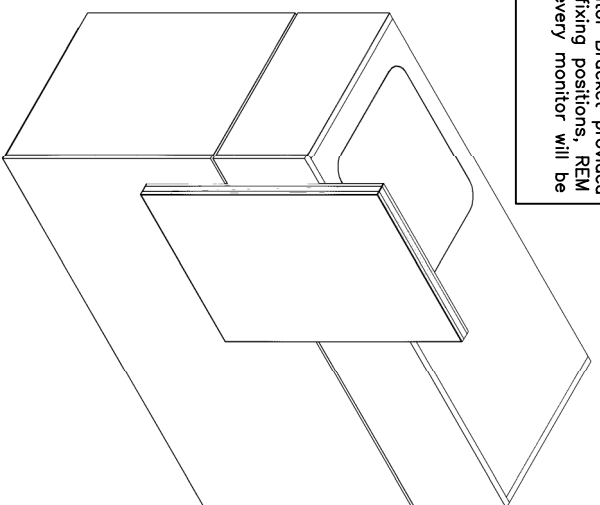

NOTE: Although the Monitor Bracket provided and desk have various fixing positions, REM cannot guarantee that every monitor will be suitable.

## Vogue Reception Desk

05435

Dimension Sheet

Date: 01/01/2013 – Edition 1

Produced by: PP

NOTE: Sizes may vary slightly from shown