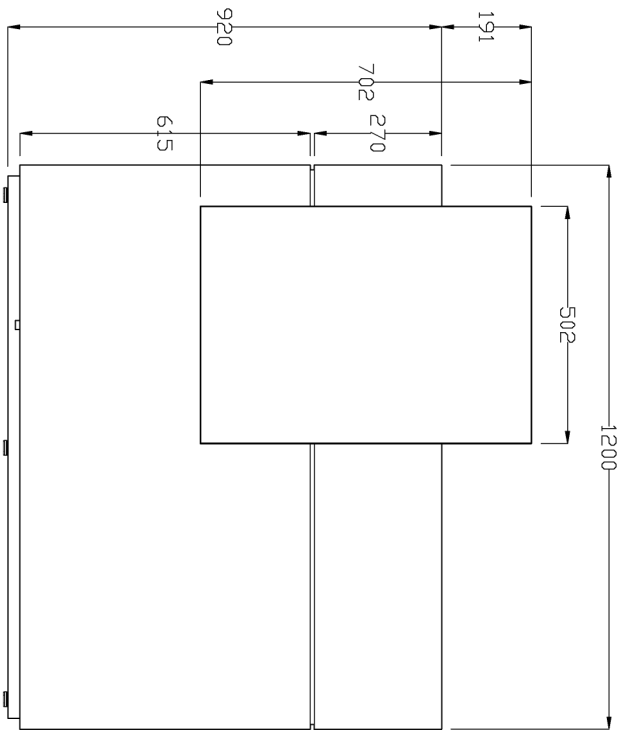

NOTE: Although the Monitor Bracket provided and desk have various fixing positions, REM cannot guarantee that every monitor will be suitable.

## Vogue Reception Desk

05435

Dimension Sheet

Date: 01/01/2013 – Edition 1

Produced by: PP

NOTE: Sizes may vary slightly from shown