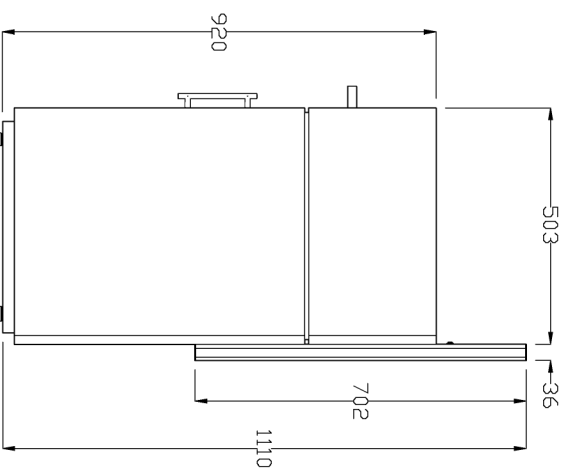

NOTE: Although the Monitor Bracket provided and desk have various fixing positions, REM cannot guarantee that every monitor will be suitable.