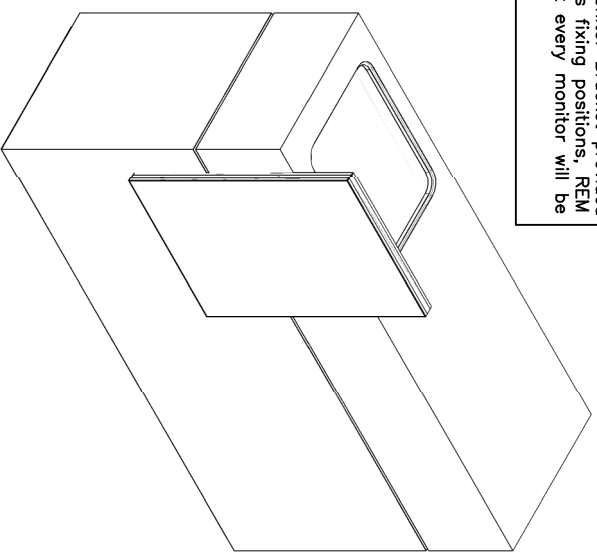

NOTE: Although the Monitor Bracket provided and desk have various fixing positions, REM cannot guarantee that every monitor will be suitable.

T: 01282 619977  
F: 01282 619617

Vogue Reception Desk

05436

Dimension Sheet