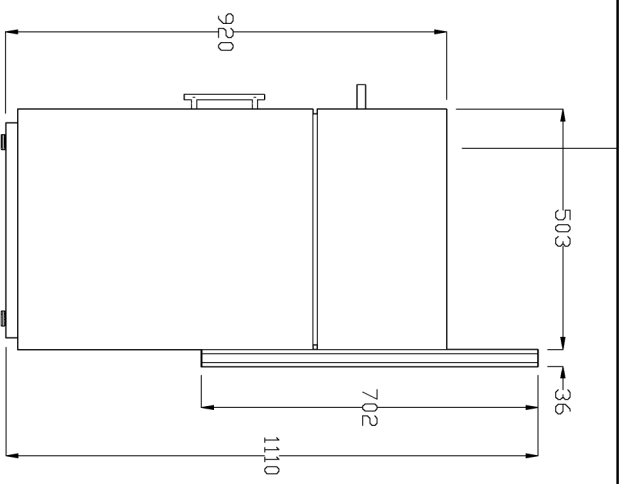

NOTE: Although the Monitor Bracket provided and desk have various fixing positions, REM cannot guarantee that every monitor will be suitable.

T: 01282 619977  
F: 01282 619617

Vogue Reception Desk

05436

Dimension Sheet