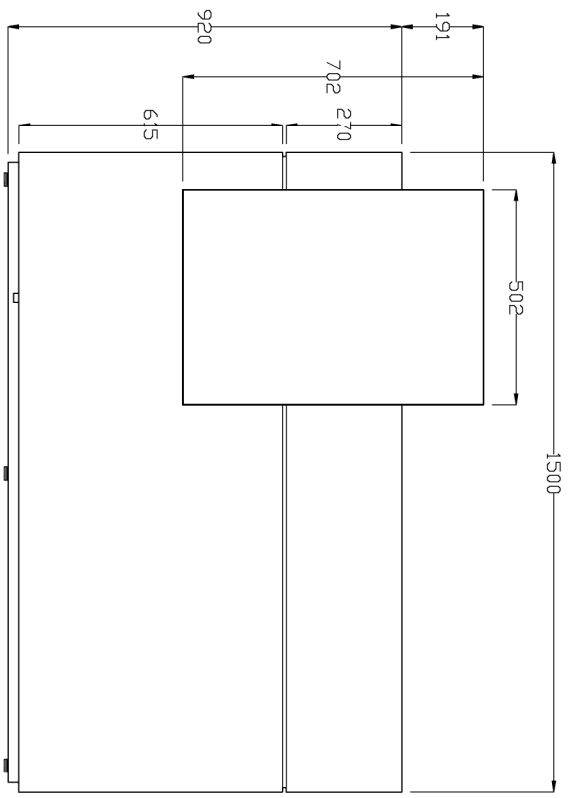

NOTE: Although the Monitor Bracket provided and desk have various fixing positions, REM cannot guarantee that every monitor will be suitable.

T: 01282 619977  
F: 01282 619617

Vogue Reception Desk

05436

Dimension Sheet