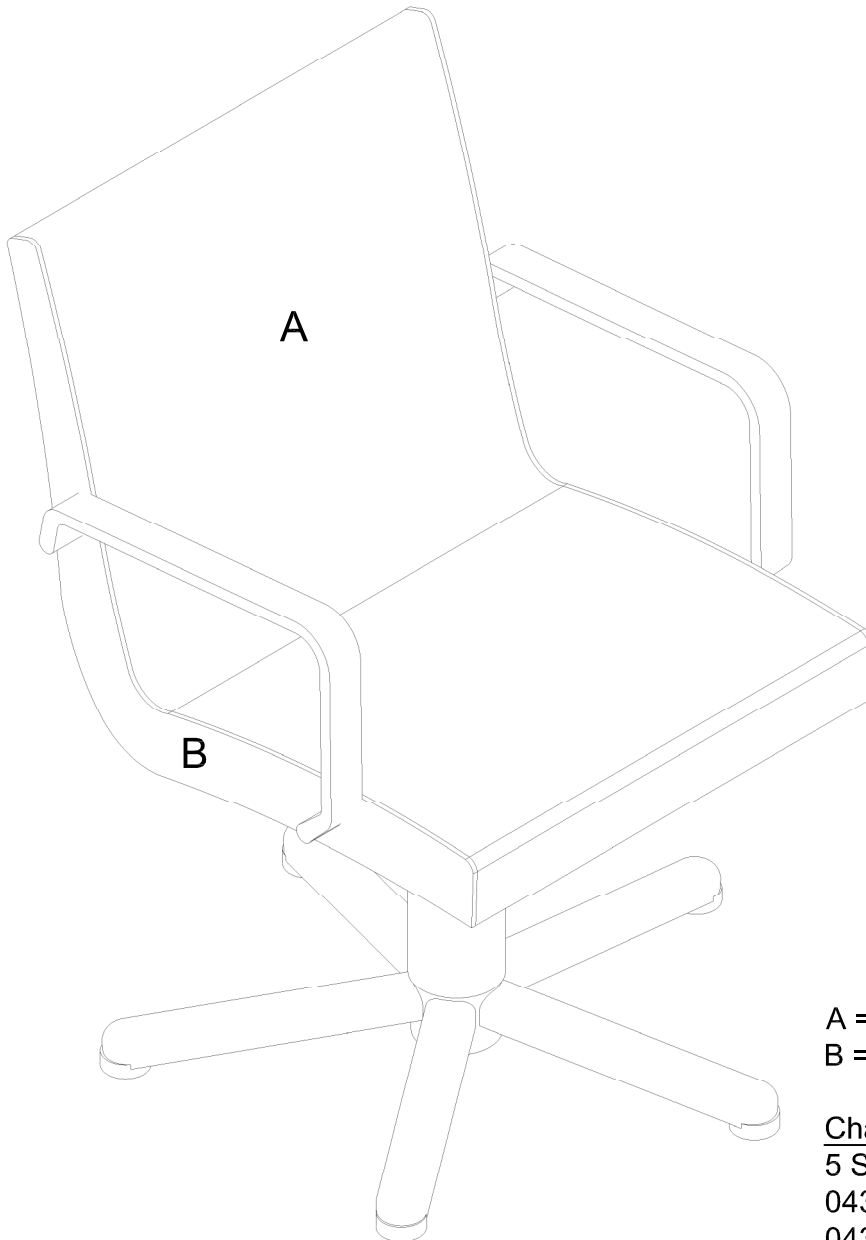

Ariel Styling Chair
04221
Edition 2-2019

A = Fabric
B = Fabric

Chair Options:

5 Star Base - standard
04375 Circular Base - option
04376 Square Base - option

03954 Embroidery Small
03955 Embroidery Large
(embroidery to rear of chairs)