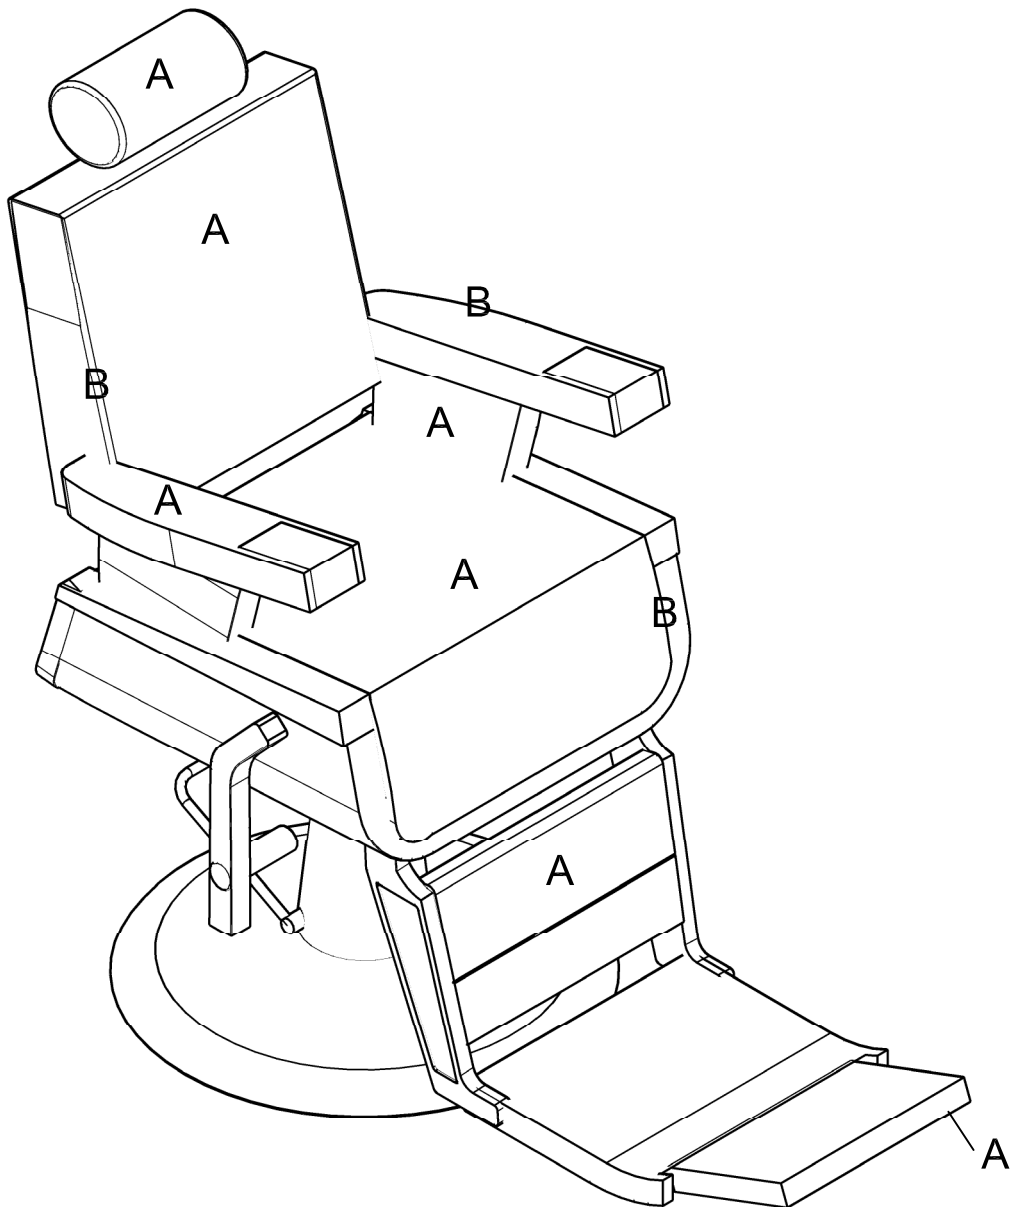

Emperor Barber Chair
04301 / 04307
Edition 2-2019

A = Fabric
B = Fabric (piping)

Chair Options:
03954 Embroidery Small
03955 Embroidery Large
(embroidery to the leg rest)

Optional extras must be clearly
detailed at time of order.