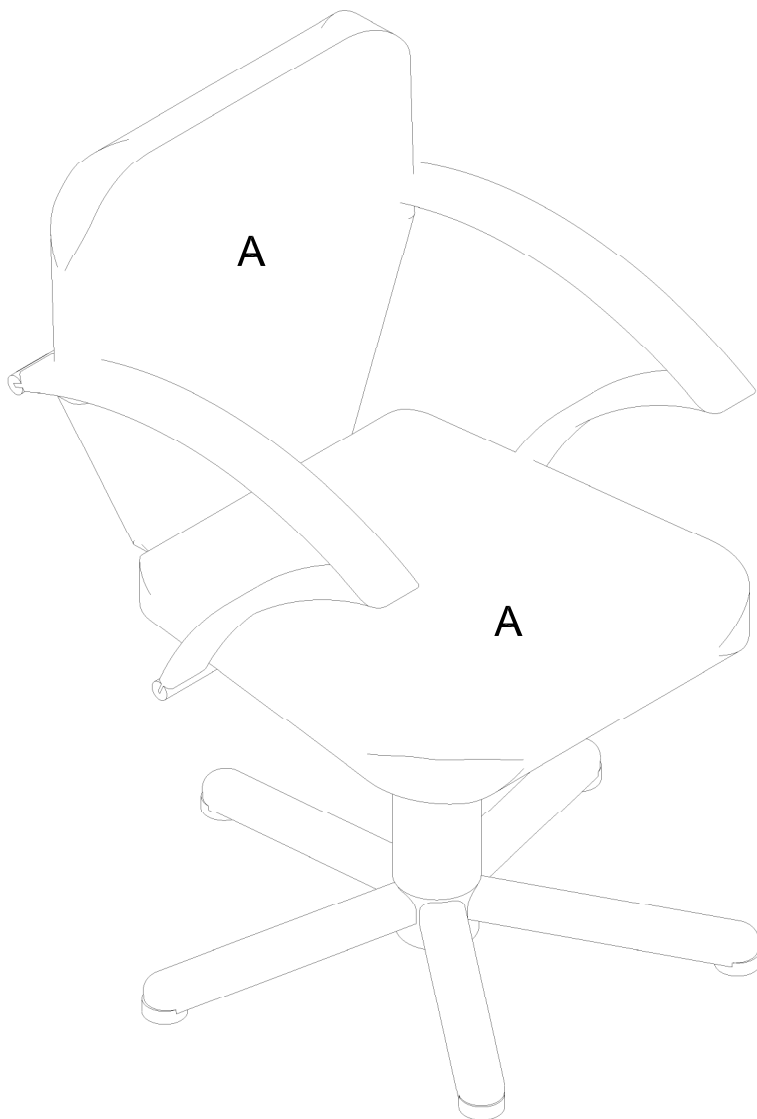

Miranda Styling Chair
04161
Edition 2-2019

A = Fabric
B = Fabric

Chair Options:

5 Star Base - standard
04375 Circular Base - option
04376 Square Base - option

03954 Embroidery Small
03955 Embroidery Large
(embroidery to rear of chairs)

Clear Protective Back Cover

Optional extras must be clearly
detailed at time of order.