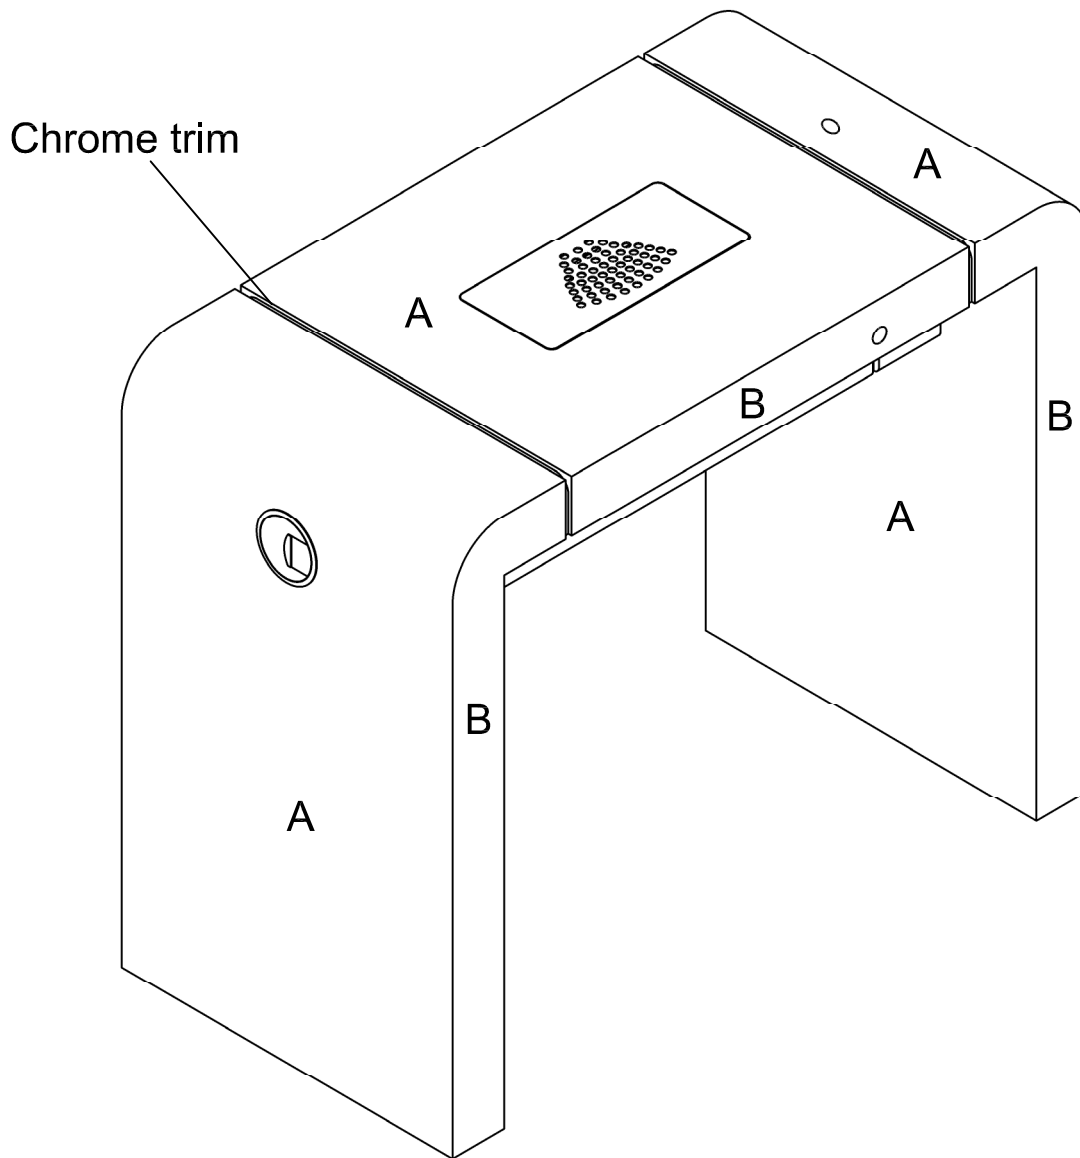

Concorde Nail Bar
01052A
Edition 2-2019

A = Laminate
B = Laminate

Choice of REM laminates

Optional extras must be clearly
detailed at time of order:

Chrome socket - 05852
Chrome socket Pre-Wired - 05889

NOTE: MODEL SHOWN COMPLETE WITH
ADDITIONAL FILTER AND SOCKETS