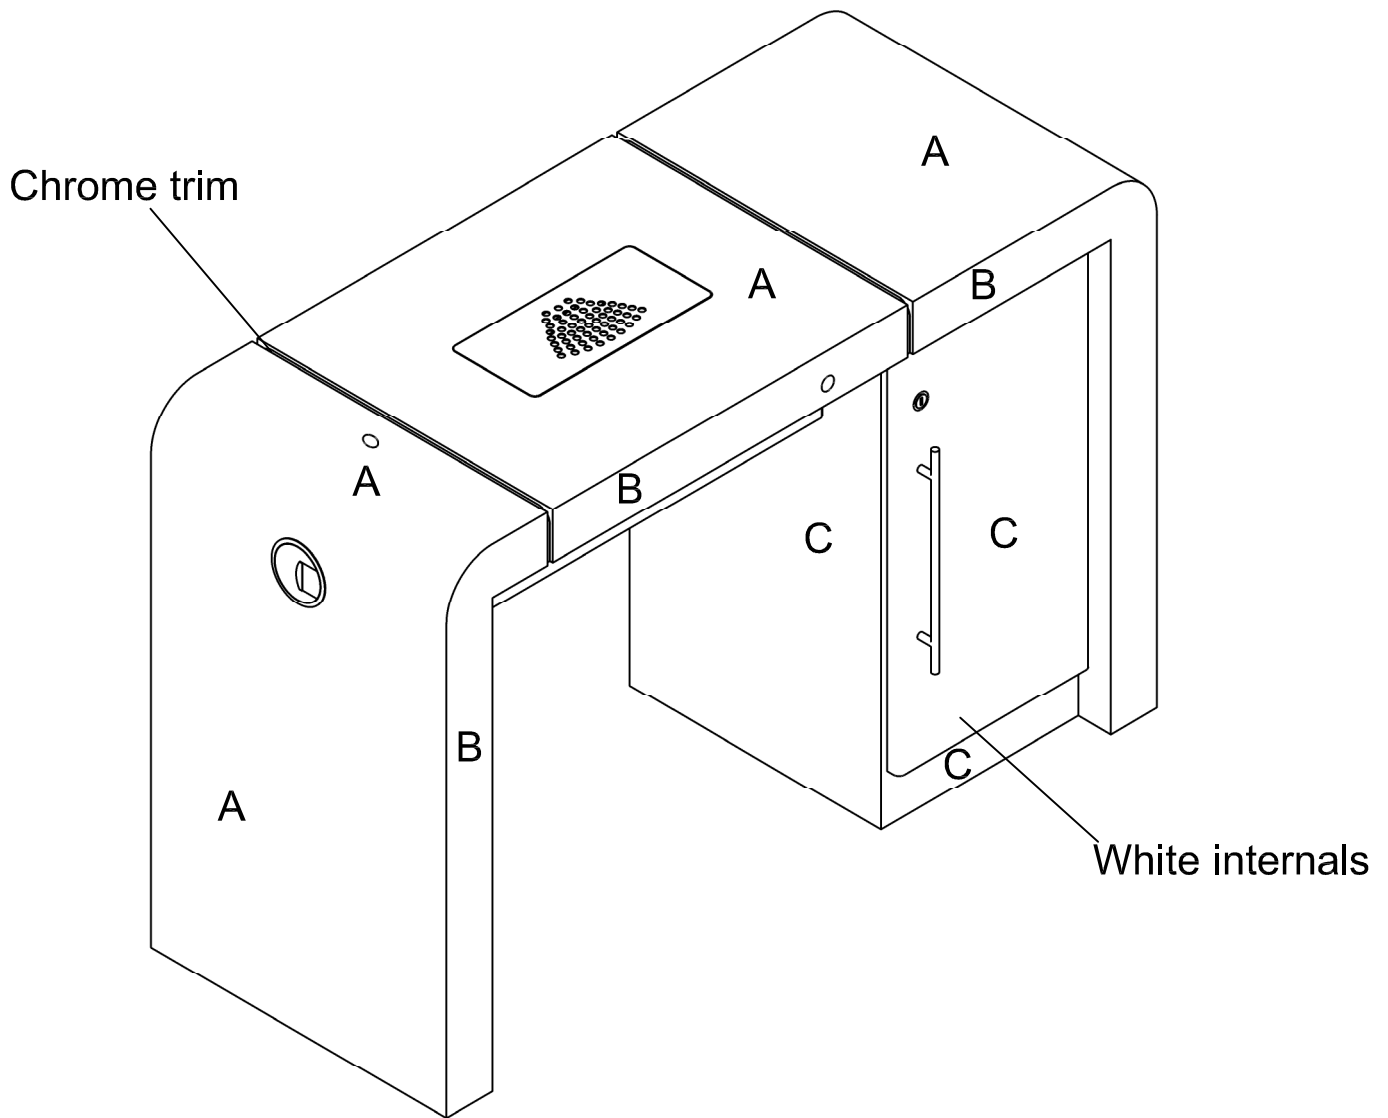

Concorde Nail Bar
01052B
Edition 2-2019

A = Laminate
B = Laminate
C = Laminate

Choice of REM laminates

Optional extras must be clearly detailed at time of order:

Chrome socket - 05852
Chrome socket Pre-Wired - 05889

NOTE: MODEL SHOWN COMPLETE WITH
ADDITIONAL FILTER AND SOCKETS