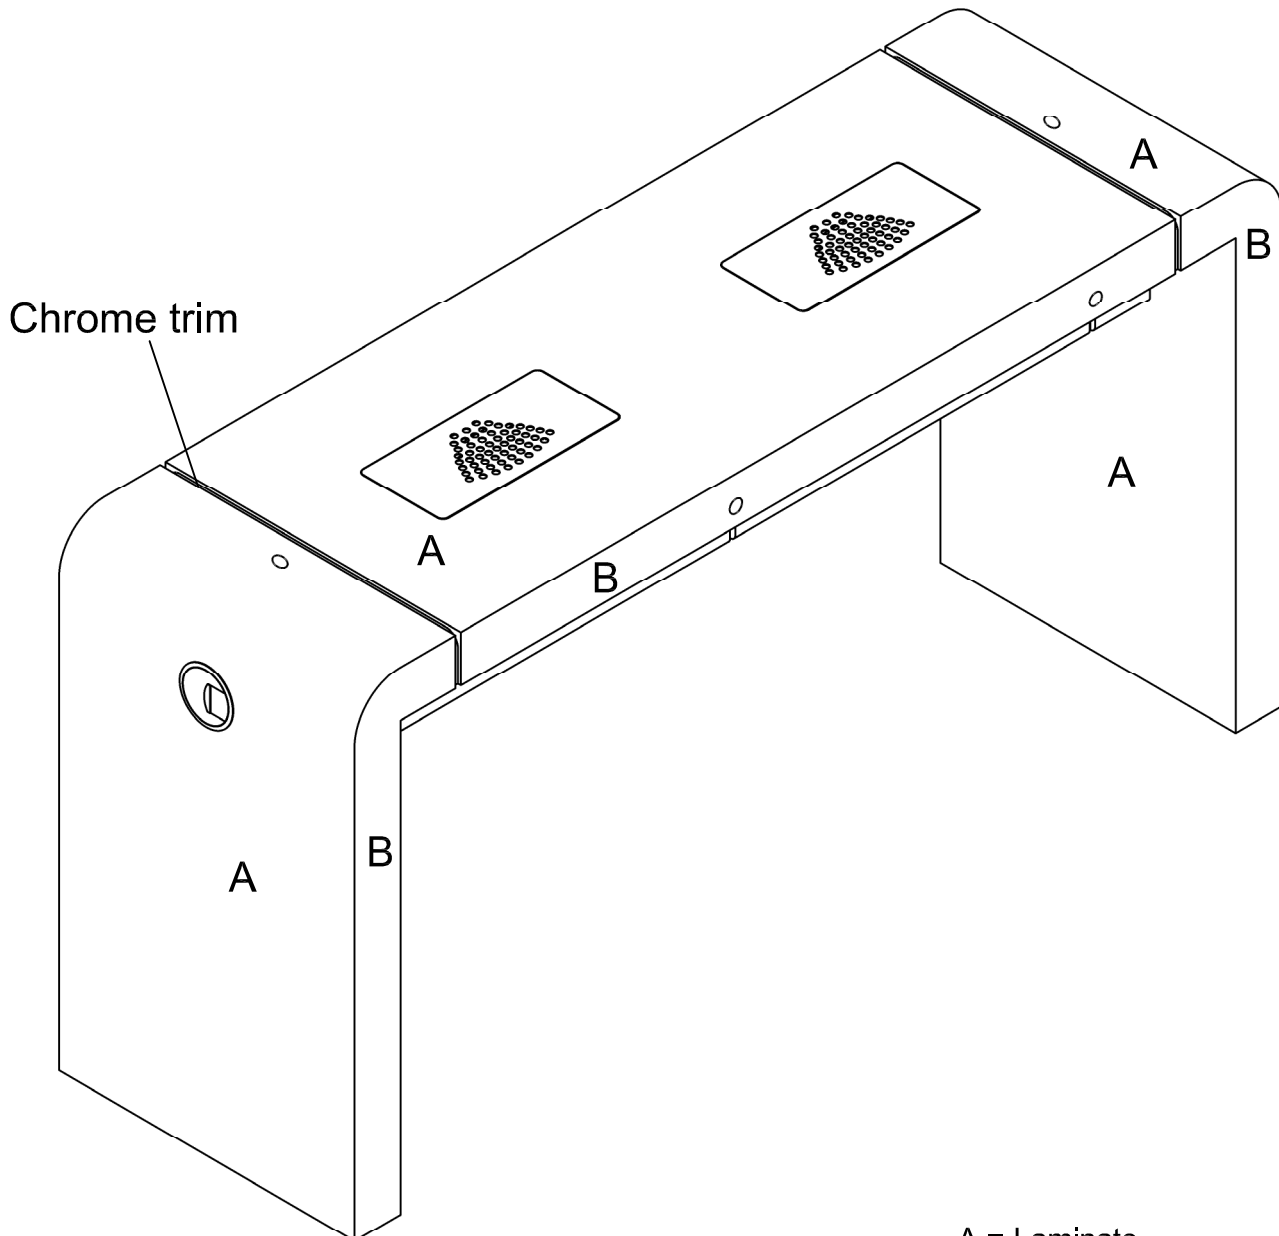

Concorde Nail Bar
01052C
Edition 2-2019

A = Laminate
B = Laminate

Choice of REM laminates

Optional extras must be clearly detailed at time of order:

Chrome socket - 05852
Chrome socket Pre-Wired - 05889

NOTE: MODEL SHOWN COMPLETE WITH
ADDITIONAL FILTER AND SOCKETS