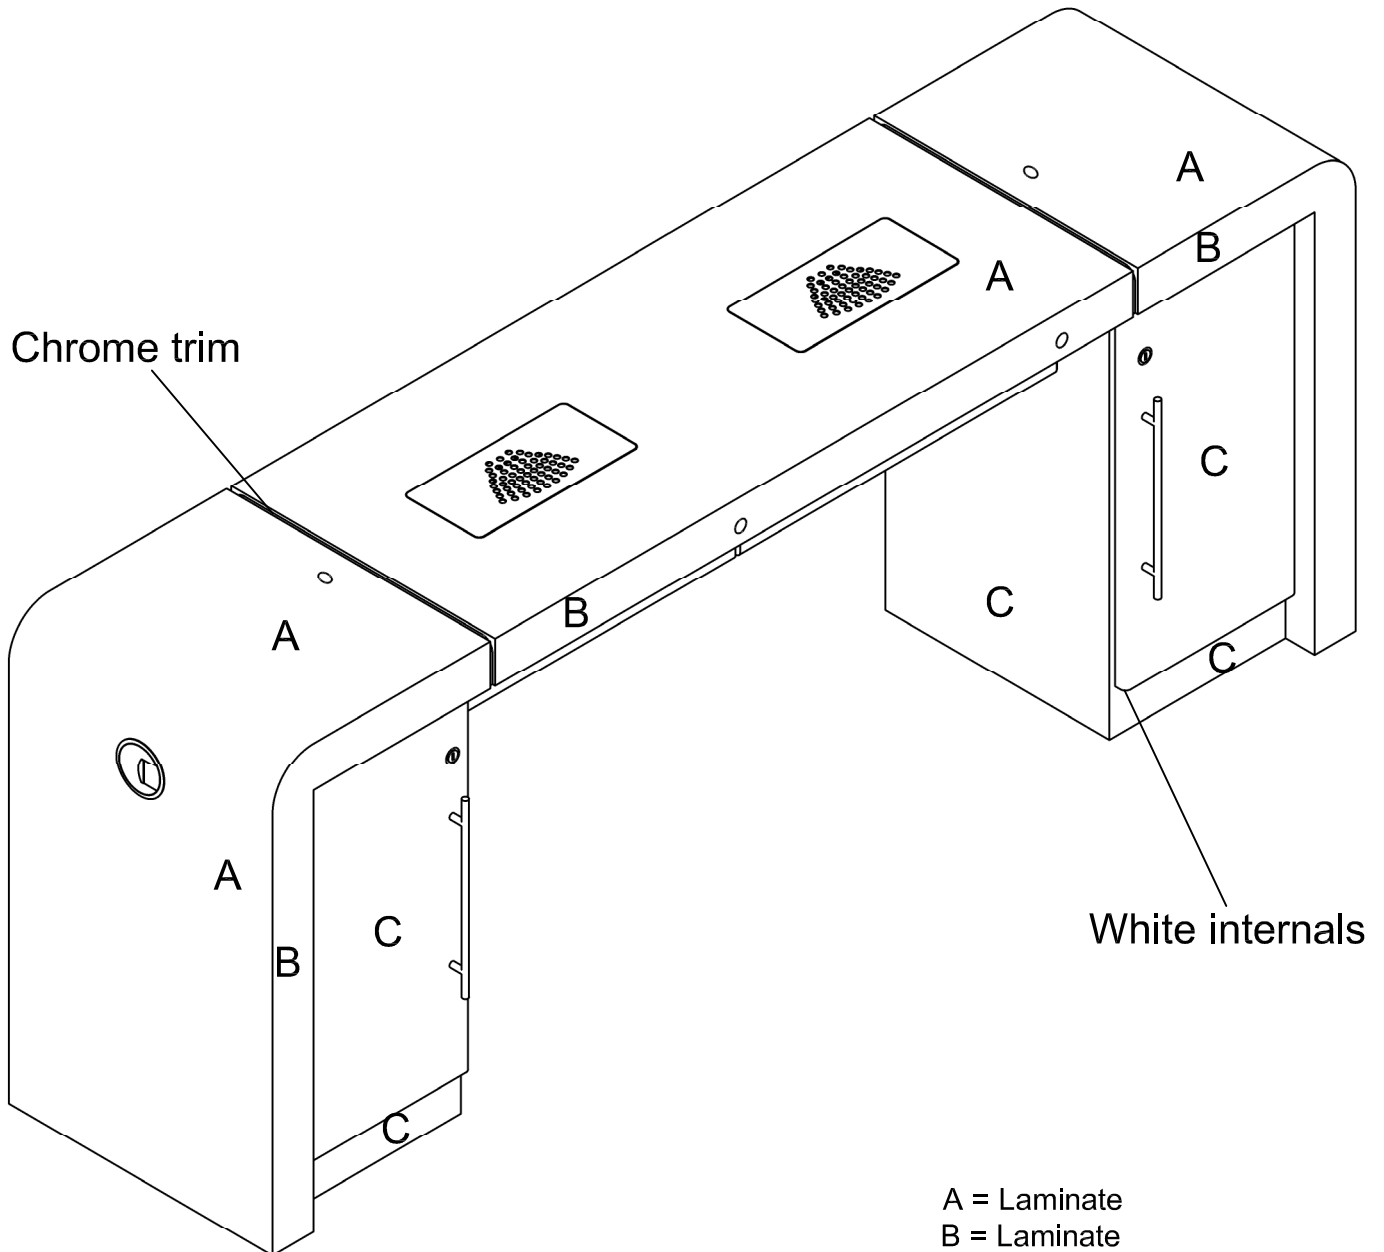

Concorde Nail Bar  
01052D  
Edition 2-2019

A = Laminate  
B = Laminate  
C = Laminate

Choice of REM laminates

Optional extras must be clearly detailed at time of order:

Chrome socket - 05852  
Chrome socket Pre-Wired - 05889

NOTE: MODEL SHOWN COMPLETE WITH  
ADDITIONAL FILTER AND SOCKETS