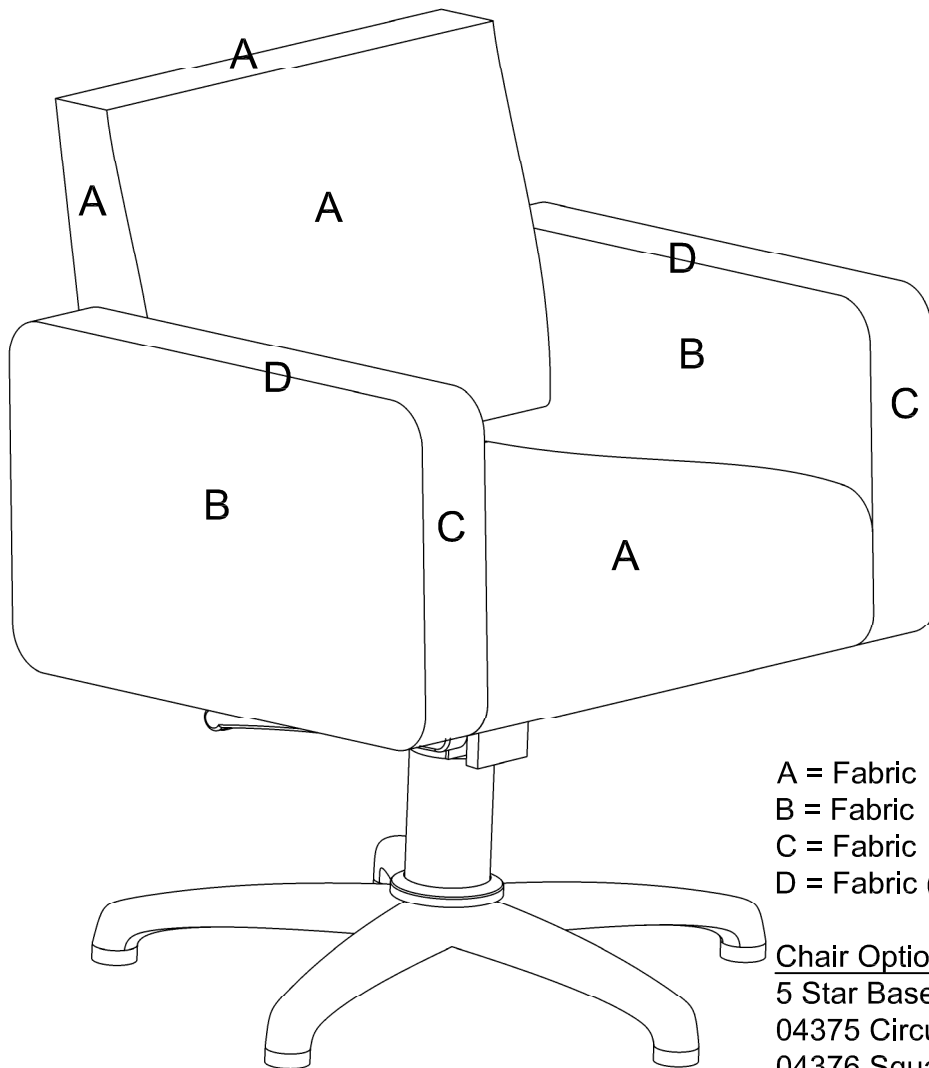

Dune Styling Chair
04117
Edition 2-2019

A = Fabric
B = Fabric
C = Fabric
D = Fabric (piping)

Chair Options:

5 Star Base - standard
04375 Circular Base - option
04376 Square Base - option

03954 Embroidery Small
03955 Embroidery Large
(embroidery to rear of chairs)