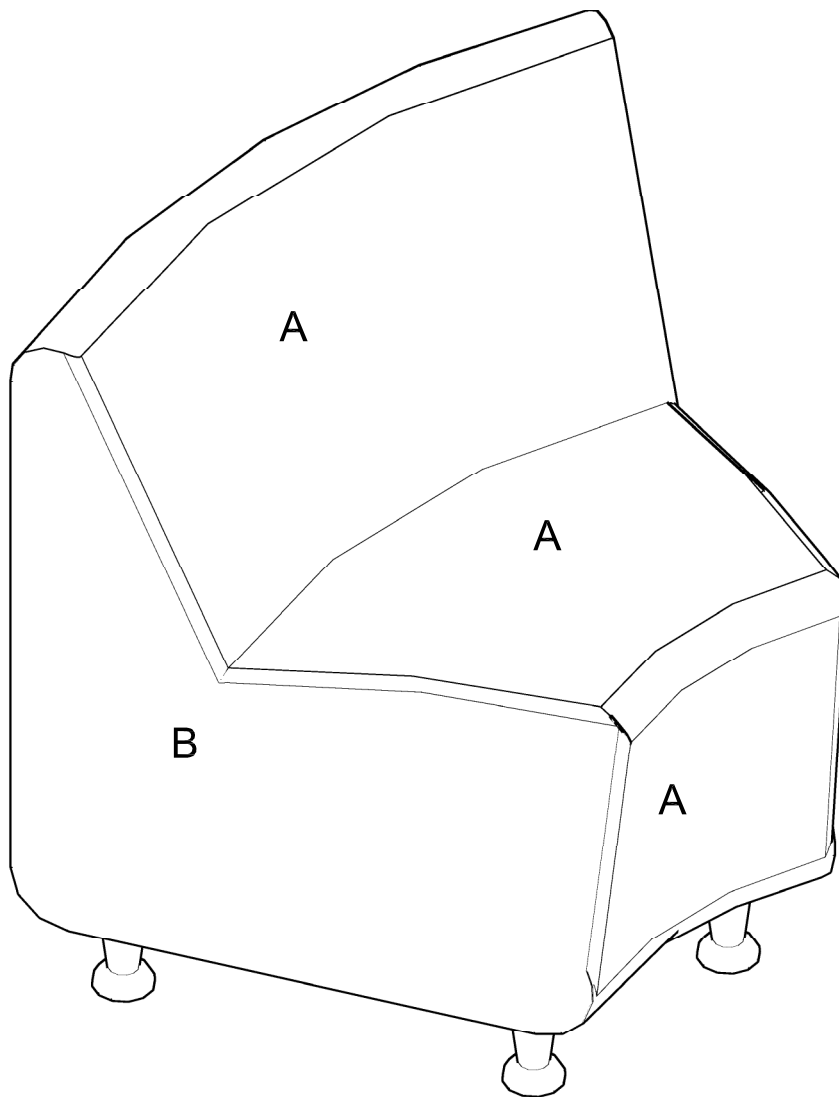

Elegance Corner Waiting Seat  
04341  
Edition 2-2019

A = Fabric  
B = Fabric

Chair Options:  
03954 Embroidery Small  
03955 Embroidery Large

Optional extras must be clearly  
detailed at time of order.