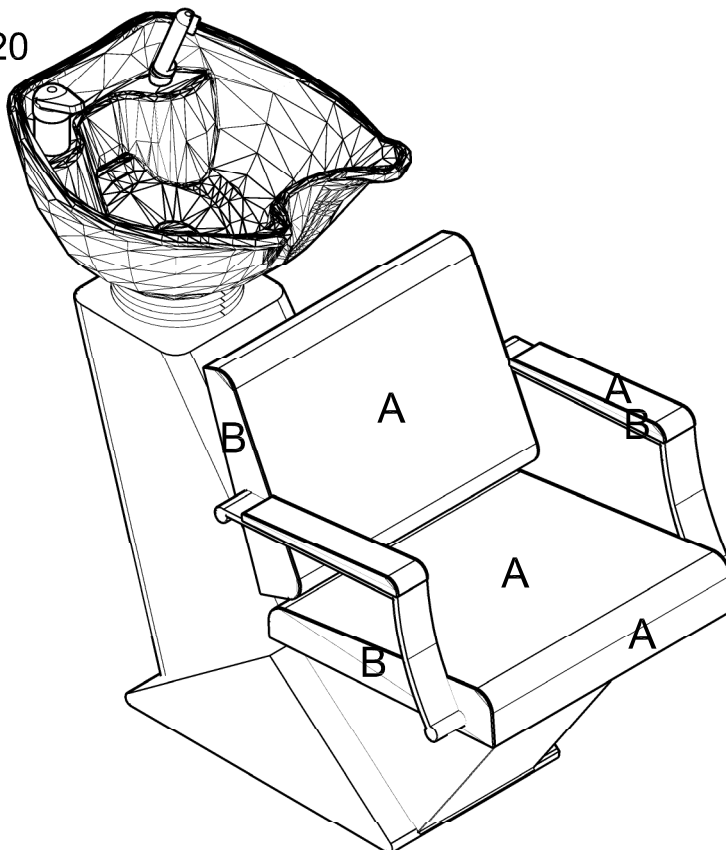

Shiraz Baltic Washpoint
047417
Edition 3-2020

A = Fabric
B = Fabric

Wash Unit Options:
03955 Embroidery
(embroidery to rear of chairs)

Clear Protective Back Cover

Optional extras must be clearly detailed at time of order.

Samba Baltic Washpoint
04757
Edition 3-2020

A = Fabric
B = Fabric

Wash Unit Options:
03955 Embroidery
(embroidery to rear of chairs)

Clear Protective Back Cover

Optional extras must be clearly detailed at time of order.