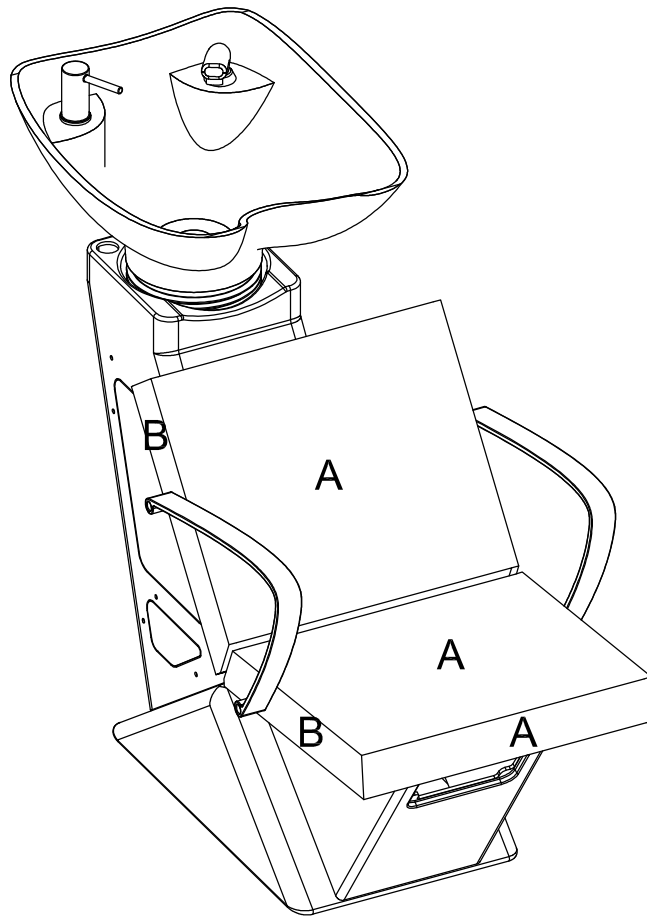

Shiraz Baltic Washpoint
047417
Edition 3-2020

A = Fabric
B = Fabric

Wash Unit Options:
03955 Embroidery
(embroidery to rear of chairs)

Clear Protective Back Cover

Optional extras must be clearly detailed at time of order.

Samba Baltic Washpoint
04757
Edition 3-2020

A = Fabric
B = Fabric

Wash Unit Options:
03955 Embroidery
(embroidery to rear of chairs)

Clear Protective Back Cover

Optional extras must be clearly detailed at time of order.