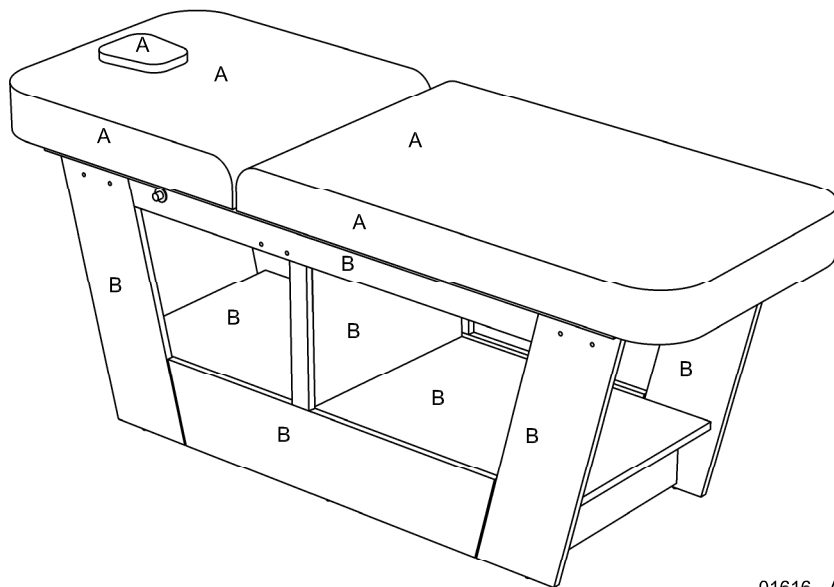

Fabric Finish Options:

Laminate Finish Options:

01616 - Aragon Spa Couch
A = White
B = Rustic Oak

01617 - Aragon Spa Couch
A = White
B = Michigan Elm

Optional extras must be clearly detailed at time of order.