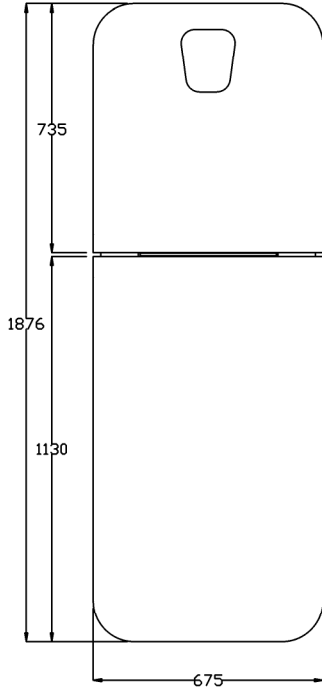

Fabric Finish Options:

Laminate Finish Options:

01616 - Aragon Spa Couch
A = White
B = Rustic Oak

01617 - Aragon Spa Couch
A = White
B = Michigan Elm

Optional extras must be clearly detailed at time of order.