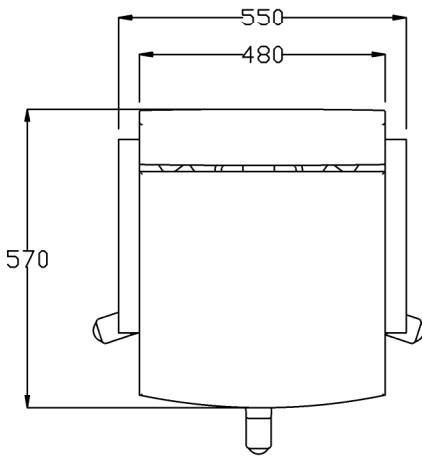

Fabric Finish Options:

A = Fabric

Chair Options:

5 Star Base - standard
04378 Quadra Base - option

03955 Embroidered Logo
(embroidery to rear of chairs)

Clear Protective Back Cover

Optional extras must be clearly detailed at time of order.