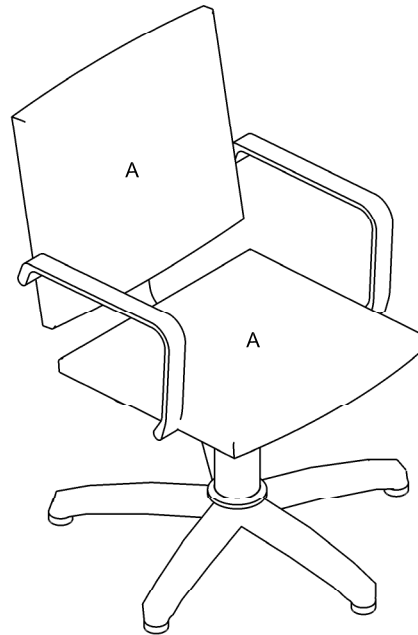

Fabric Finish Options:

A = Fabric

Chair Options:

5 Star Base - standard
04378 Quadra Base - option

03955 Embroidered Logo
(embroidery to rear of chairs)

Clear Protective Back Cover

Optional extras must be clearly detailed at time of order.