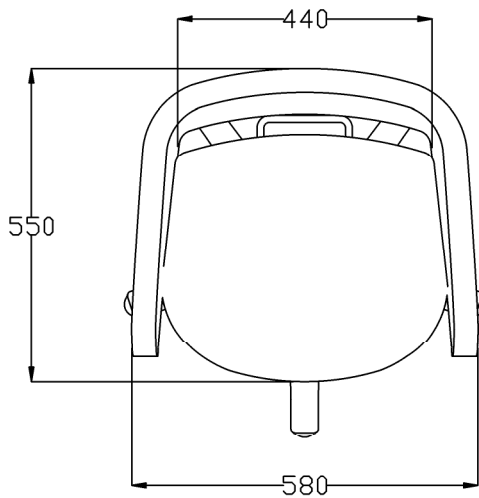

Fabric Finish Options:

A = Fabric
B = Fabric

Chair Options:
5 Star Base - standard
04378 Quadra Base - option

03955 Embroidered Logo
(embroidery to rear of chairs)

Clear Protective Back Cover

Optional extras must be clearly detailed at time of order.