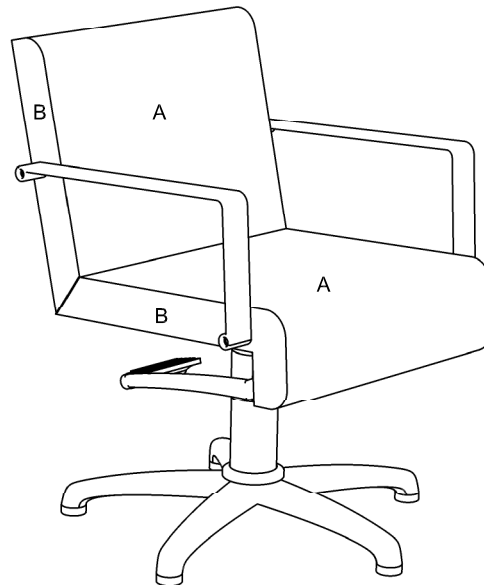

Fabric Finish Options:

A = Fabric
B = Fabric

Chair Options:
5 Star Base - standard
04378 Quadra Base - option

03955 Embroidered Logo
(embroidery to rear of chairs)

Clear Protective Back Cover

Optional extras must be clearly detailed at time of order.