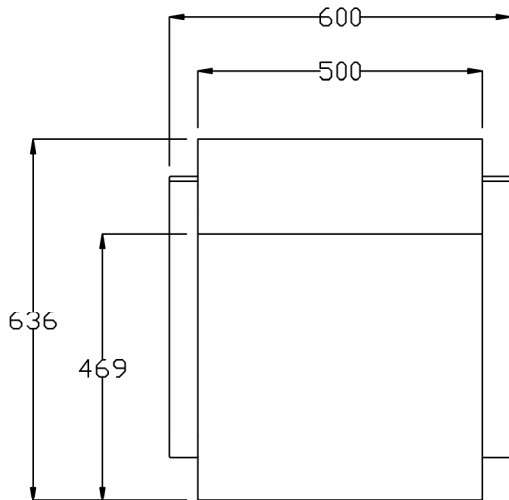

Fabric Finish Options:

A = Fabric
B = Fabric

Chair Options:
5 Star Base - standard
04378 Quadra Base - option

03955 Embroidered Logo
(embroidery to rear of chairs)

Clear Protective Back Cover

Optional extras must be clearly detailed at time of order.