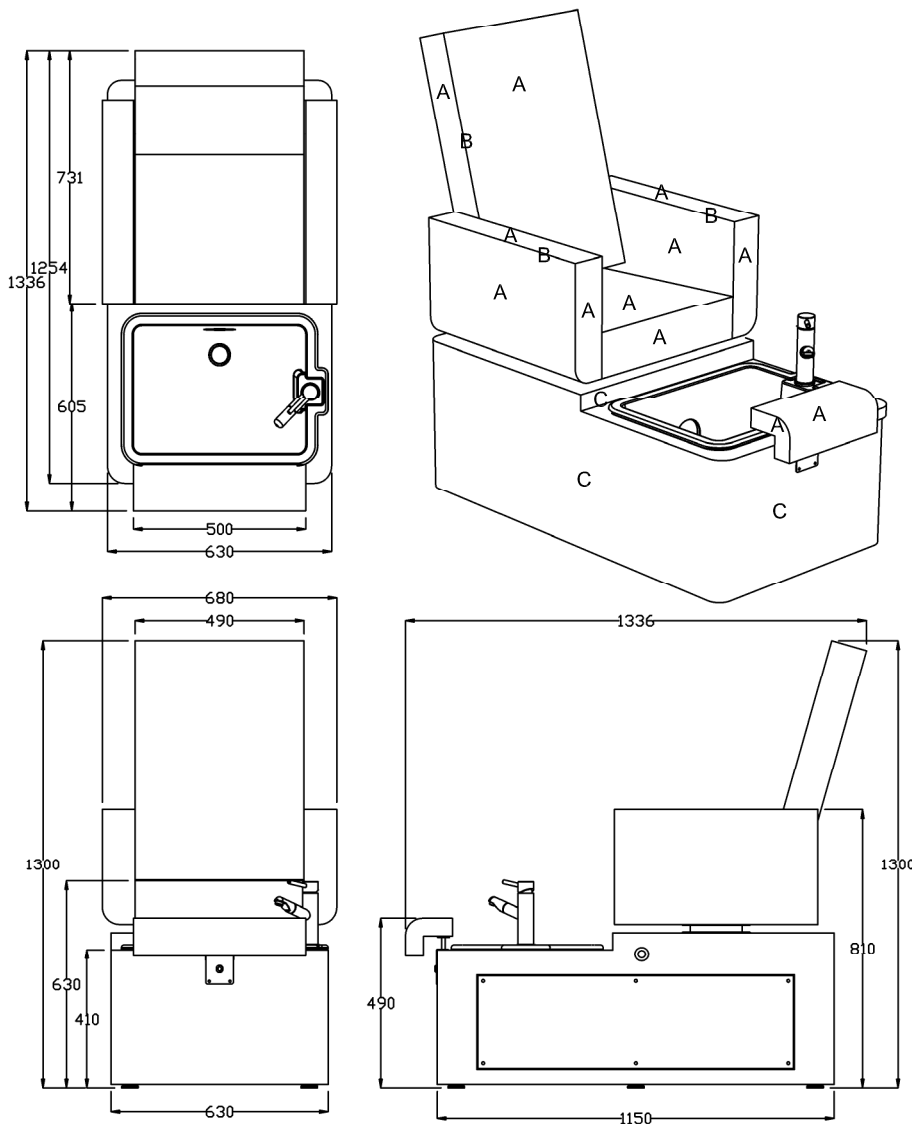

Plumbing Details:

Included:

- Hot & cold flexi pipe
- to fit 15mm copper pipe
- Flexi Waste
- 1 ¼ (32mm)

Optional Extra:

- Bottle Trap A10A
- 1 ¼ (32mm)

Fabric Finish Options:

Laminate Finish Options:

A = Fabric
B = Fabric (piping)
C = Laminate