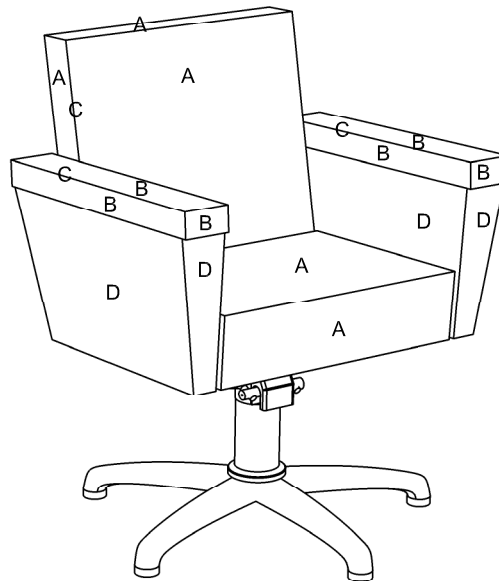

Laminate Finish Options:

A = Fabric
B = Fabric
C = Fabric (piping)
D = Laminate

Chair Options:
5 Star Base - standard
04378 Quadra Base - option

03955 Embroidered Logo
(embroidery to rear of chairs)

Clear Protective Back Cover

Optional extras must be clearly detailed at time of order.