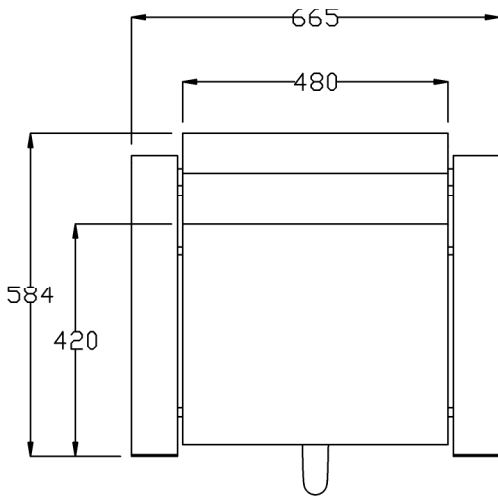

Fabric Finish Options:

Laminate Finish Options:

A = Fabric
 B = Fabric
 C = Fabric (piping)
 D = Laminate

Chair Options:
 5 Star Base - standard
 04378 Quadra Base - option

03955 Embroidered Logo
 (embroidery to rear of chairs)