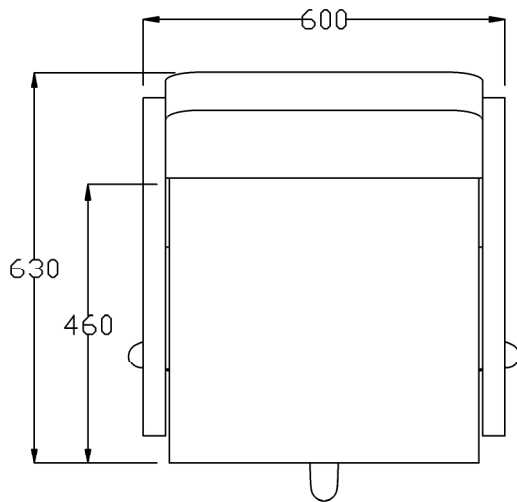

A = Fabric  
B = Fabric  
C = Fabric

**Chair Options:**  
5 Star Base - standard  
04378 Quadra Base - option

03955 Embroidered Logo  
(embroidery to rear of chairs)

Clear Protective Back Cover

Optional extras must be clearly detailed at time of order.