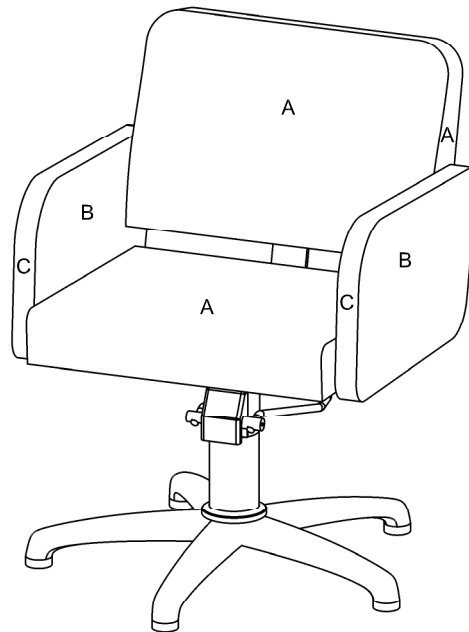

Fabric Finish Options:

A = Fabric
B = Fabric
C = Fabric

Chair Options:
5 Star Base - standard
04378 Quadra Base - option

03955 Embroidered Logo
(embroidery to rear of chairs)

Clear Protective Back Cover

Optional extras must be clearly detailed at time of order.