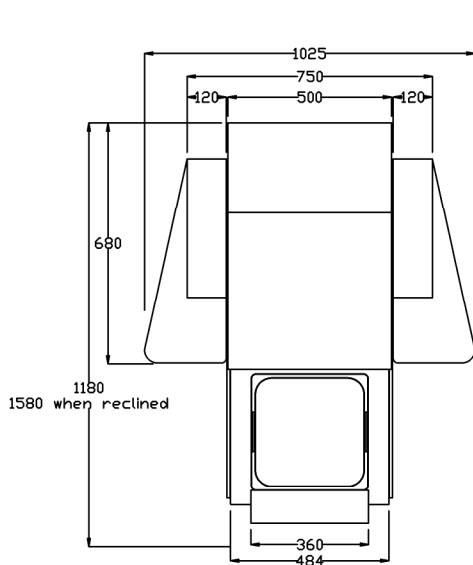

Fabric Finish Options:

Laminate Finish Options:

A = Fabric
B = Laminate

Unit Options:

- 03954 Embroidery Small
- 03955 Embroidery Large (embroidery to rear of chairs)

Optional extras must be clearly detailed at time of order.