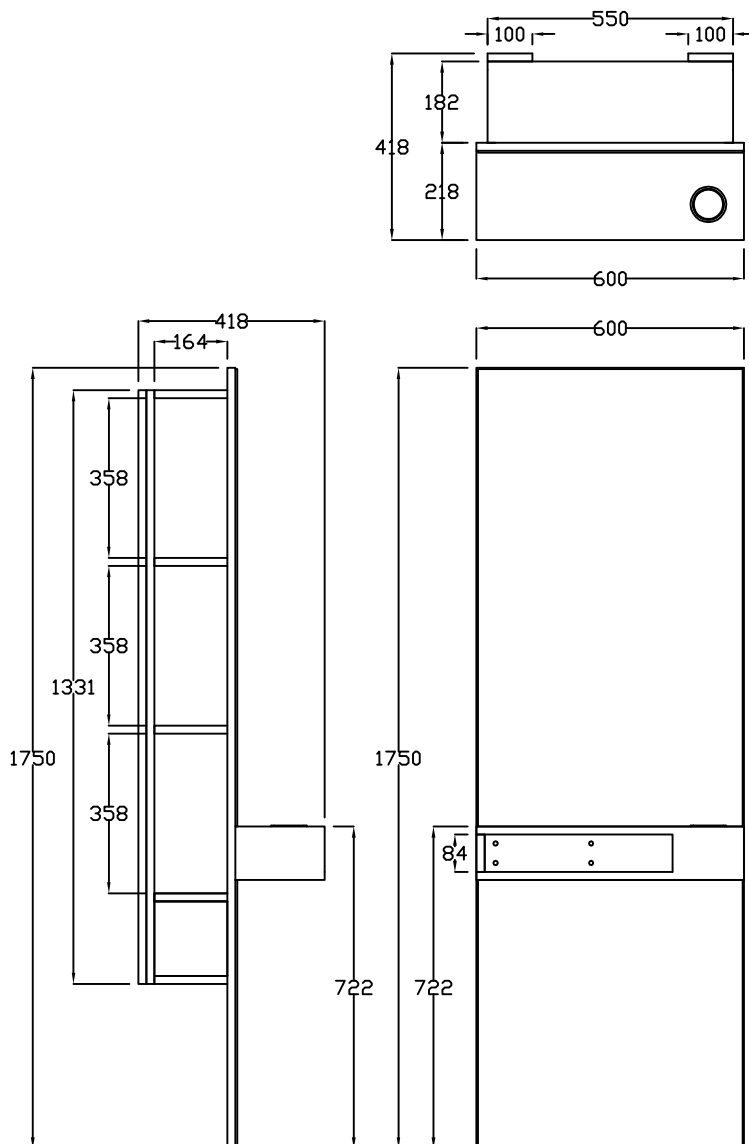

Laminate Finish Options: