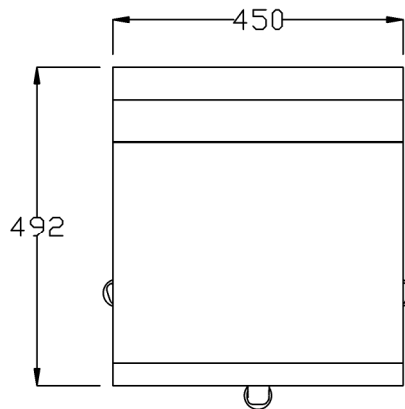

Fabric Finish Options:

A = Fabric
B = Fabric

Chair Options:
03955 Embroidery (embroidery to rear of chairs)

Clear Protective Back Cover

Optional extras must be clearly detailed at time of order.