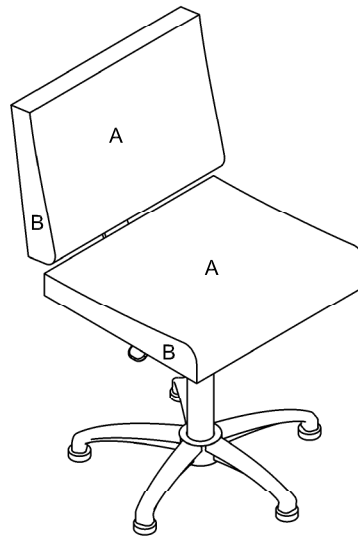

Fabric Finish Options:

A = Fabric
B = Fabric

Chair Options:
03955 Embroidery (embroidery to rear of chairs)

Clear Protective Back Cover

Optional extras must be clearly detailed at time of order.