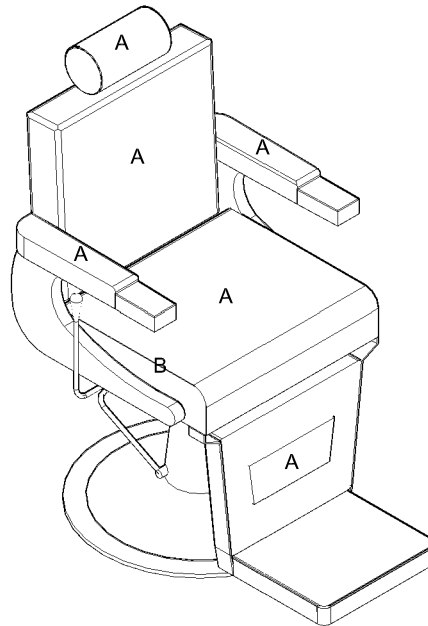

Product Codes:

- 04317 - Viscount Classic Barber Chair (black)
- 04318 - Viscount Barber Chair (colour)

Standard Equipment:

- Chrome plated circular base, footrest

Optional Equipment:

- Logo embroidery

Main Construction:

Fabric Finish Options:

A = Fabric
B = Fabric (piping)

Chair Options:
03954 Embroidery Small
03955 Embroidery Large
(embroidery to rear of chairs)

Optional extras must be clearly detailed at time of order.