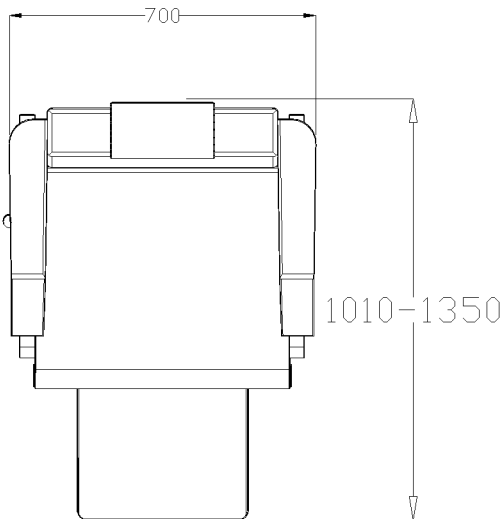

Fabric Finish Options:

A = Fabric
B = Fabric (piping)

Chair Options:
03954 Embroidery Small
03955 Embroidery Large
(embroidery to rear of chairs)

Optional extras must be clearly detailed at time of order.